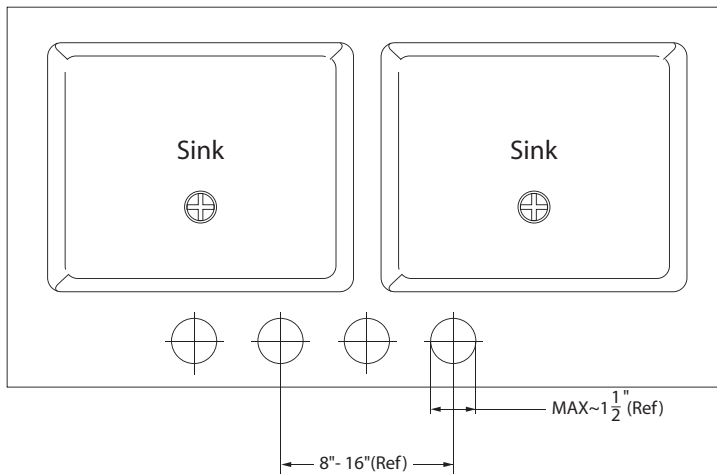

SPECIFICATION

Item Number	Type	Date
WYKTS	Kitchen	04/07/2006