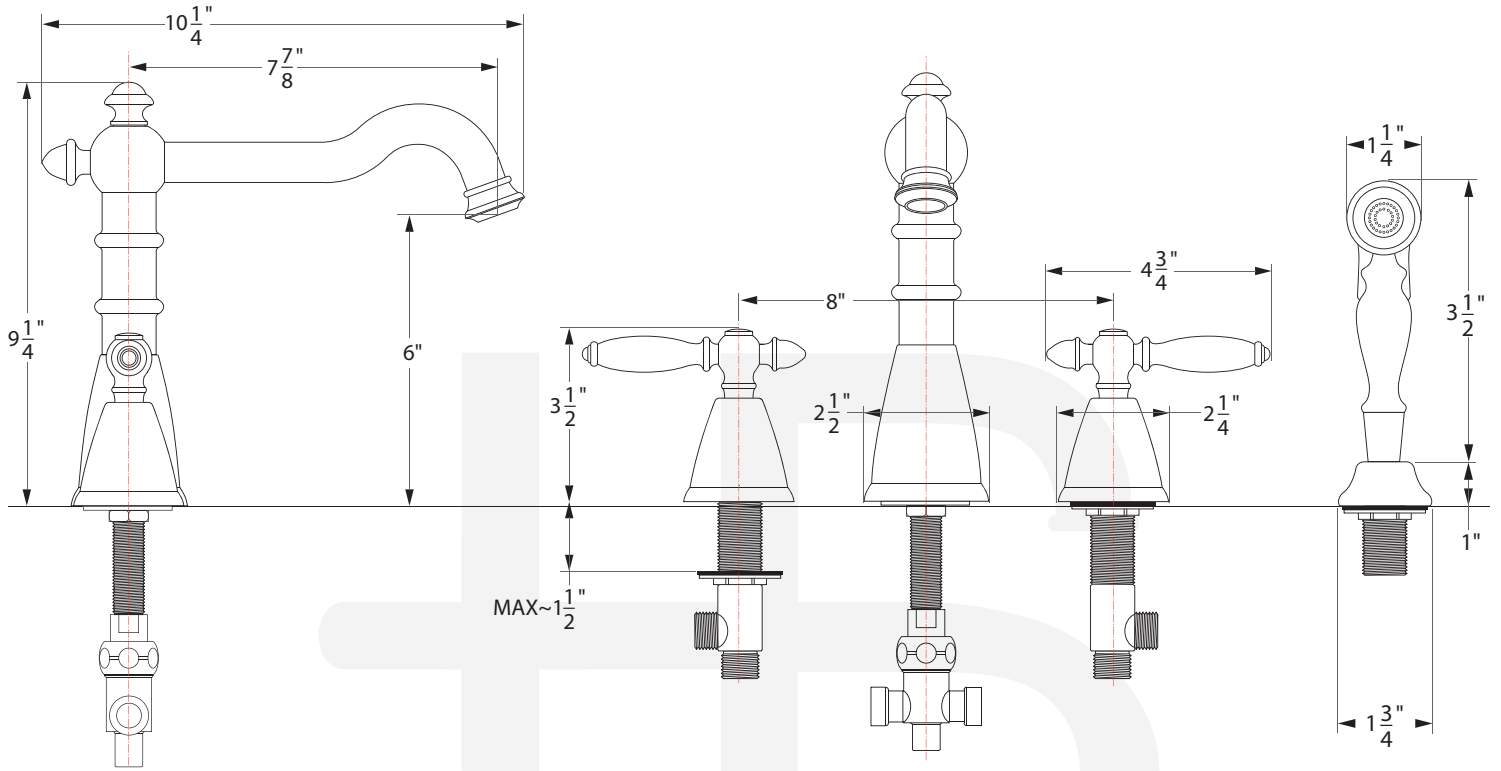

SPECIFICATION

Item Number	Type	Date
WYKTS	Kitchen	04/07/2006