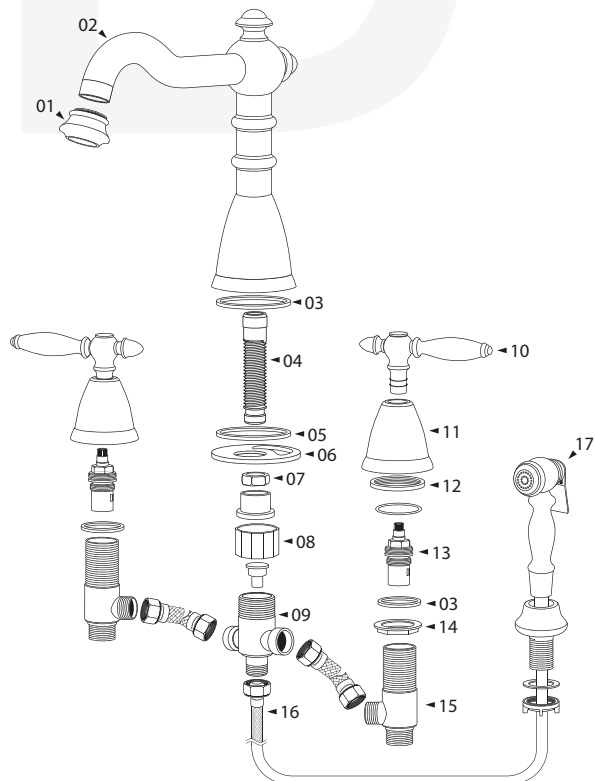

WIDE SPREAD KITCHEN FAUCET- Two Handle Kitchen WYKTxxBL/ WYKTSxxBL

Description

- 8" wide spread kitchen faucet "Wyndamere style"
- Rotating brass spout
- Ceramic disc cartridges
- Solid brass construction

Please add finish code when placing order for parts with using following finish code table. For example J handle in Chrome will be BJ-01, BJ-12 for Satin Nickel.

BREAK DOWN Component Parts List

#	Part Name	QTY
01	AERATOR	1
02	SPOUT / BODY	1
03	PACKING	1
04	OUTLET	1
05	RUBBER WASHER	1
06	METAL WASHER	1
07	NUT	1
08	ADAPTOR	1
09	T-CONNECTOR	1
10	HADNLE	2
11	HANDLE BASE	2
12	PACKING	2
13	CARTRIGDE	2
14	LOCK NUT	2
15	VALVE	2
16	HOSE	1
17	SIDE SPRAYER	1