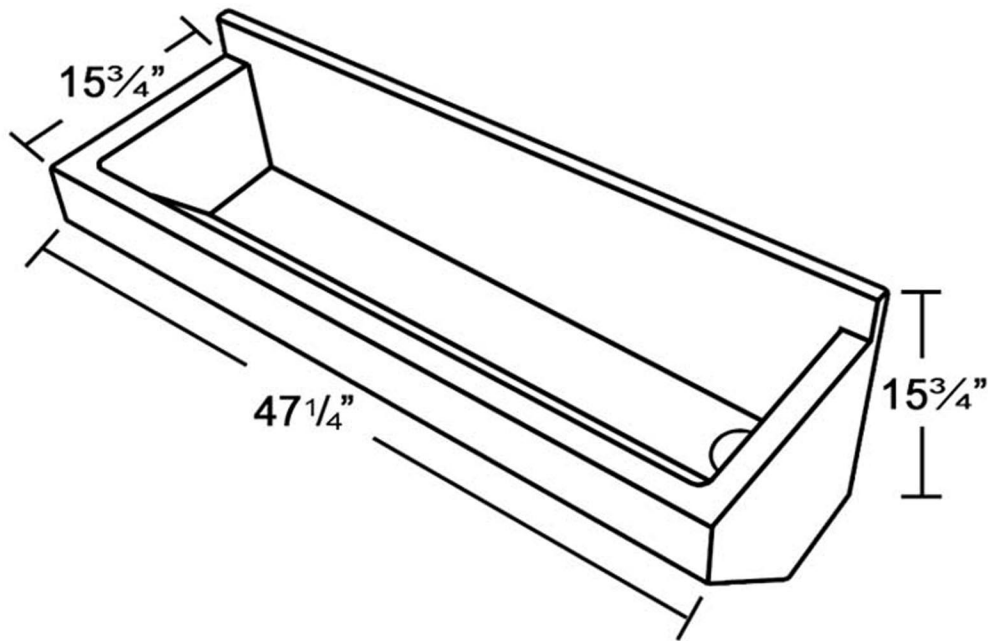

 Whitehaus®

WHNC4513L

Inside Bowl Dimensions
47 1/4" x 15 3/4" x 15 3/4"

LIVE WITH STYLE!