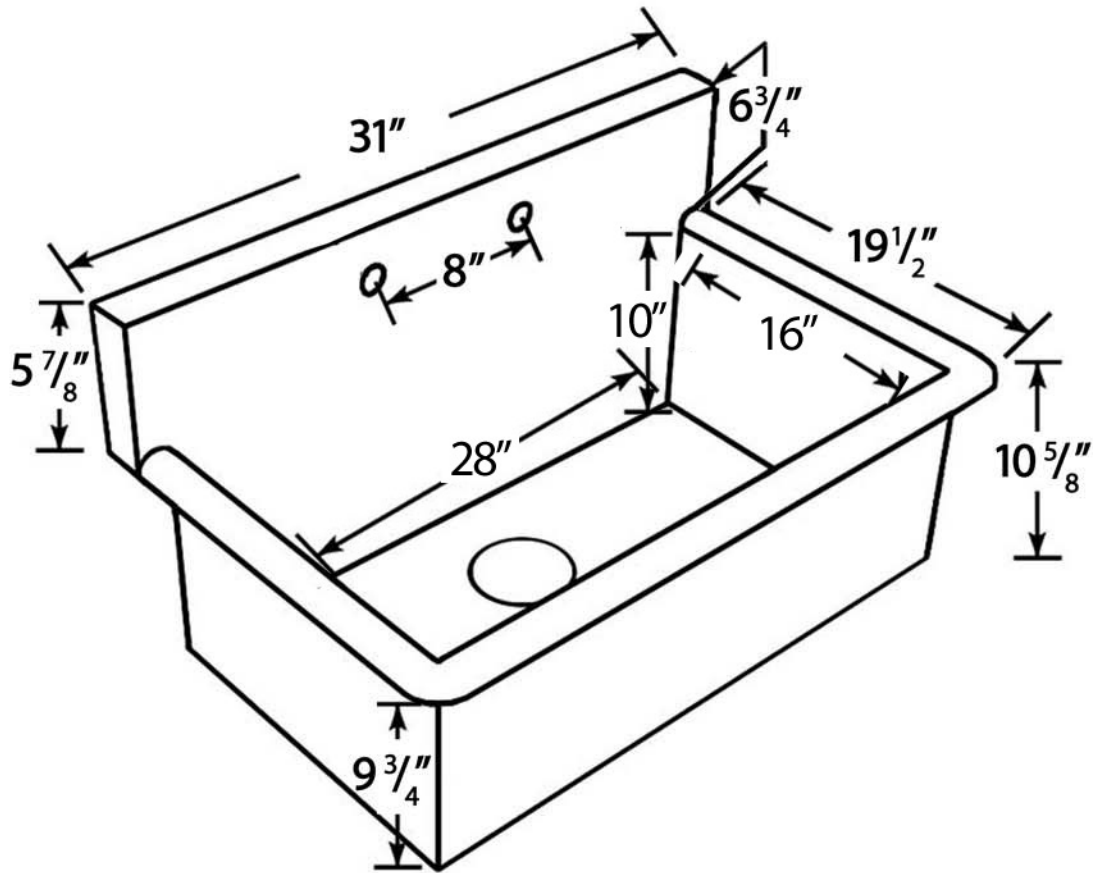

 Whitehaus®

WHNC3120

Inside Dimensions: 16" x 28"

LIVE WITH STYLE!