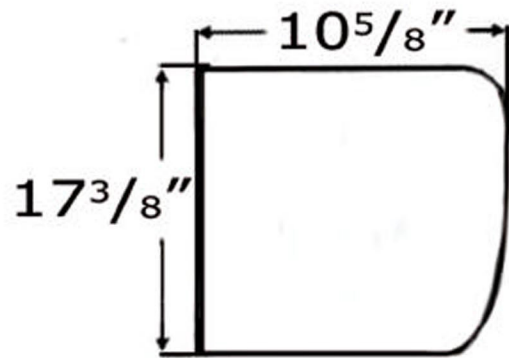

WHKN1139A

Inside Bowl Dimensions
14 1/2" x 9 1/2" x 4 1/8"

LIVE WITH STYLE!