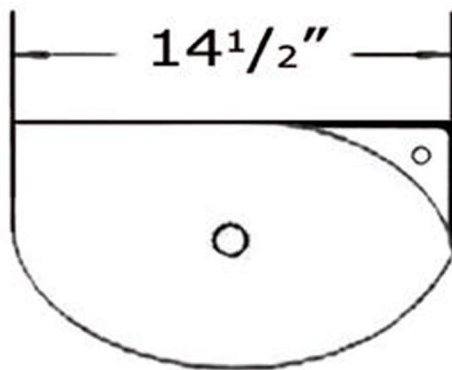

WHKN1139A

Inside Bowl Dimensions
14 1/2" x 9 1/2" x 4 1/8"

LIVE WITH STYLE!