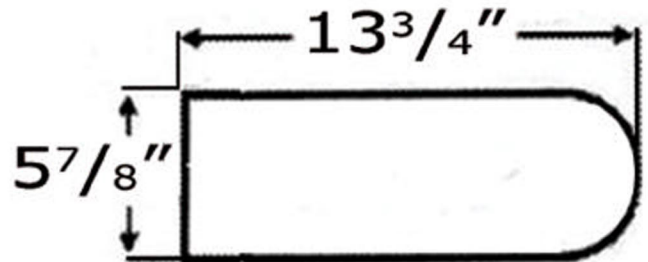

WHKN1137

Inside Bowl Dimensions
13 1/2" x 8 5/8" x 3 5/8"

LIVE WITH STYLE!