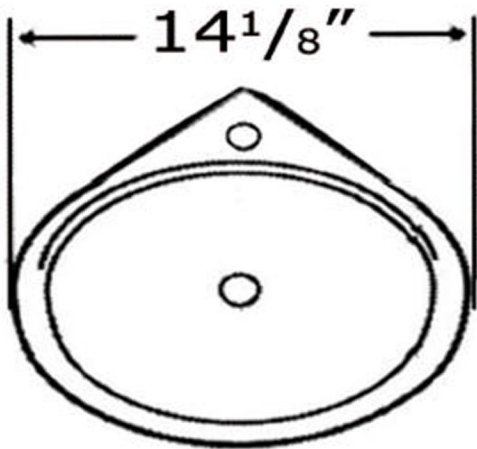

WHKN1137

Inside Bowl Dimensions
13 1/2" x 8 5/8" x 3 5/8"

LIVE WITH STYLE!