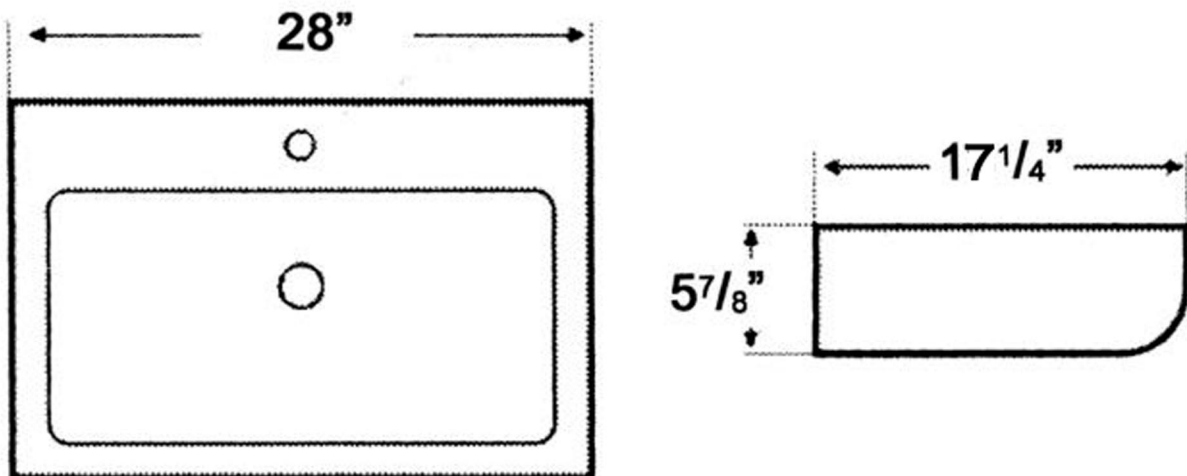

 Whitehaus®

WHKN1130

Inside Bowl Dimensions
23 5/8" x 10 5/8" x 4 3/8"

LIVE WITH STYLE!