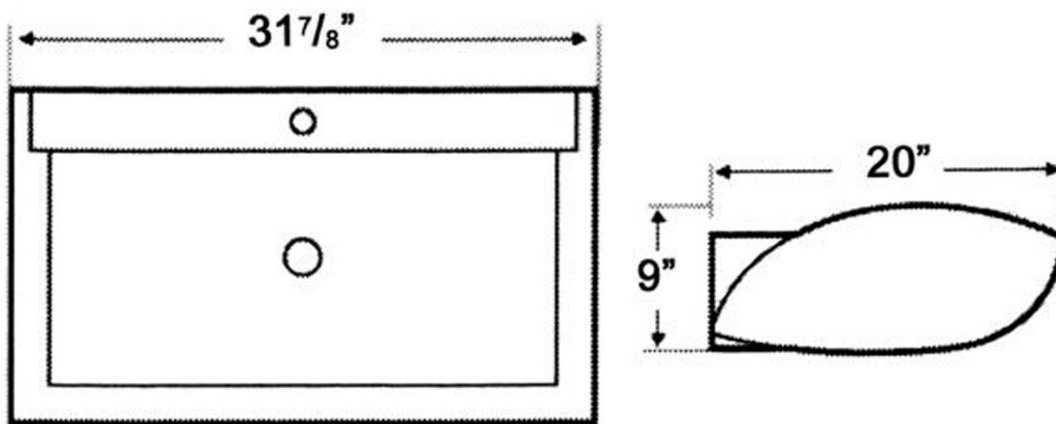

WHKN1128

**Inside Bowl Dimensions**  
**28 3/8" x 13 3/8" x 5 1/2"**

**LIVE WITH STYLE!**