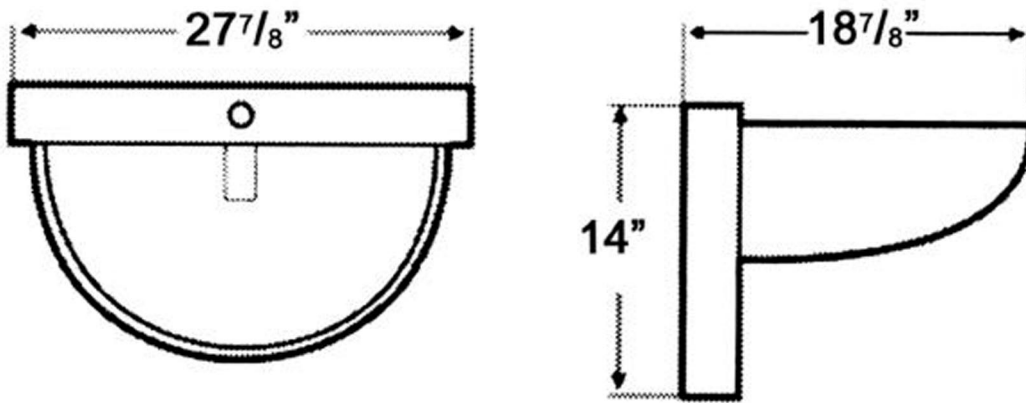

WHKN1114

Inside Bowl Dimensions
22" x 12 5/8" x 4"

LIVE WITH STYLE!