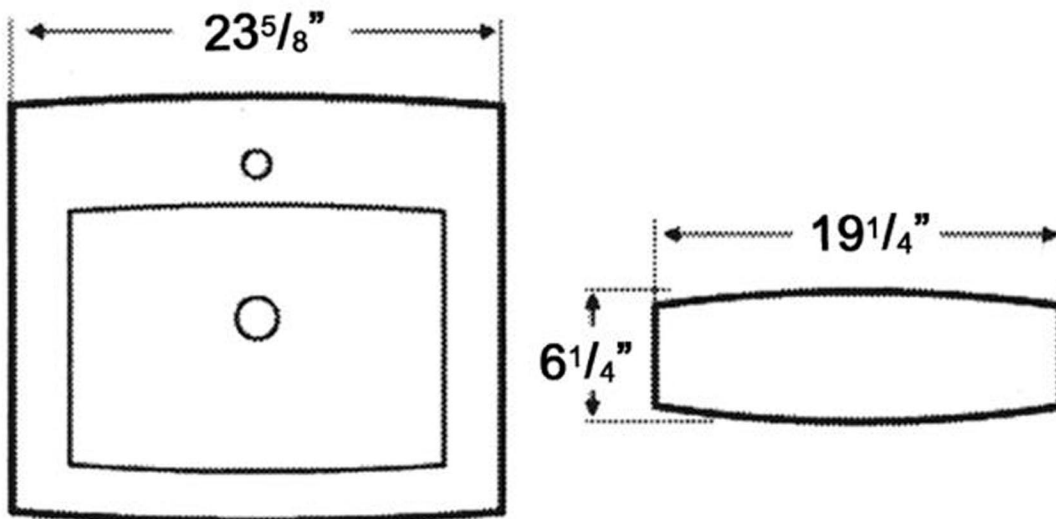

WHKN1099

**Inside Bowl Dimensions**  
**18 1/2" x 12 5/8" x 4"**

**LIVE WITH STYLE!**