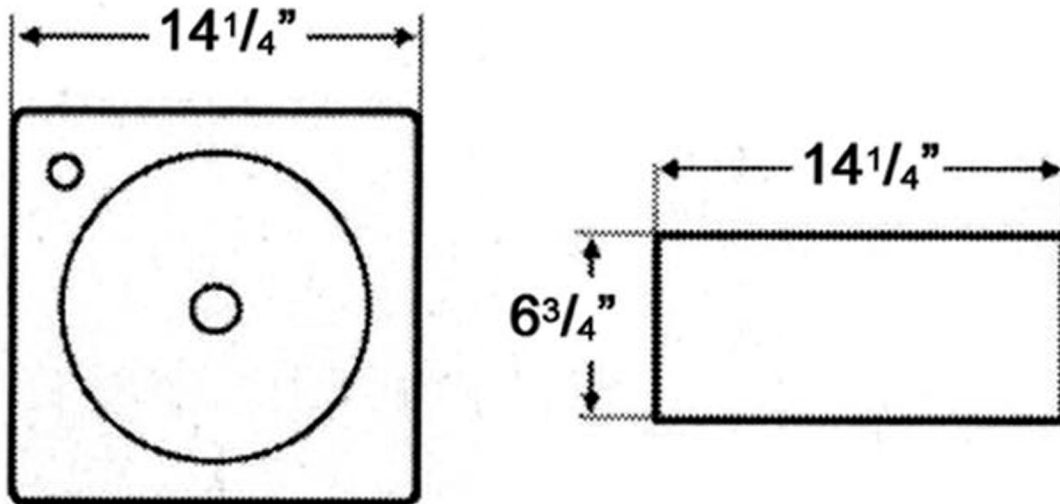

 Whitehaus®

WHKN1093

Inside Bowl Dimensions
11" dia. x $4\frac{3}{8}$ "

LIVE WITH STYLE!