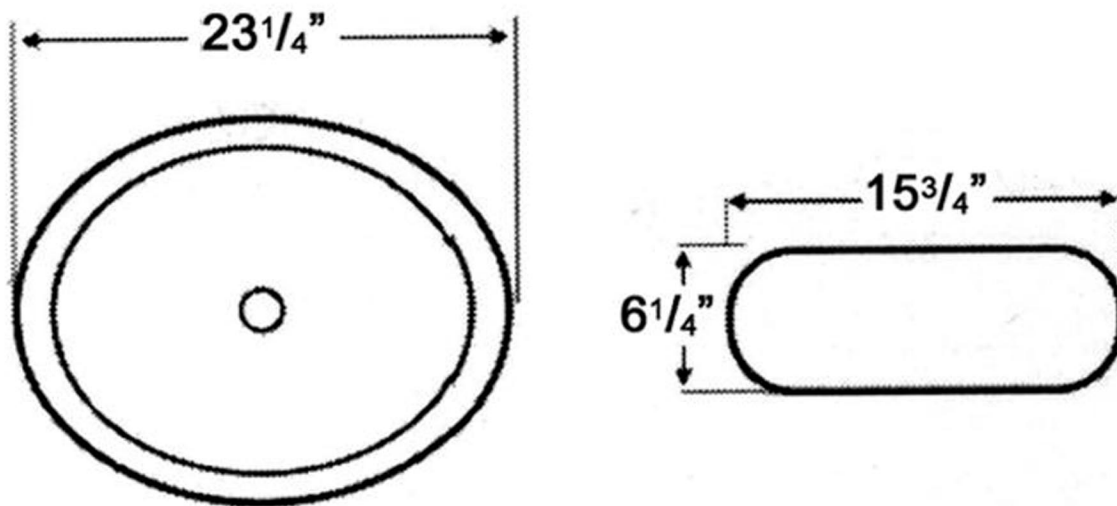

WHKN1091

**Inside Bowl Dimensions**  
**21 1/4" x 13 3/4" x 5"**

**LIVE WITH STYLE!**