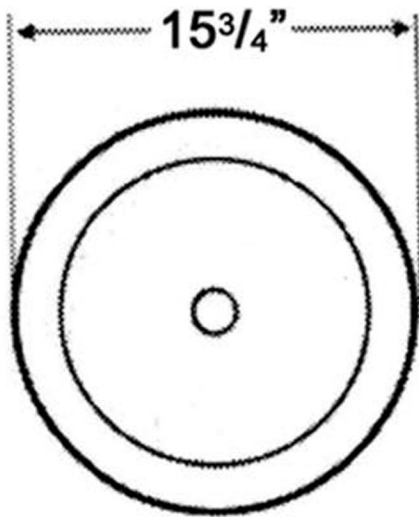

WHKN1082

Inside Bowl Dimensions
13" dia. x 4 3/4"

LIVE WITH STYLE!