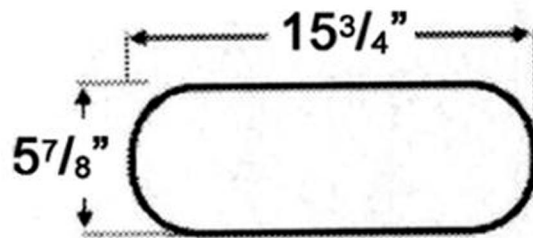

WHKN1082

Inside Bowl Dimensions
13" dia. x 4 3/4"

LIVE WITH STYLE!