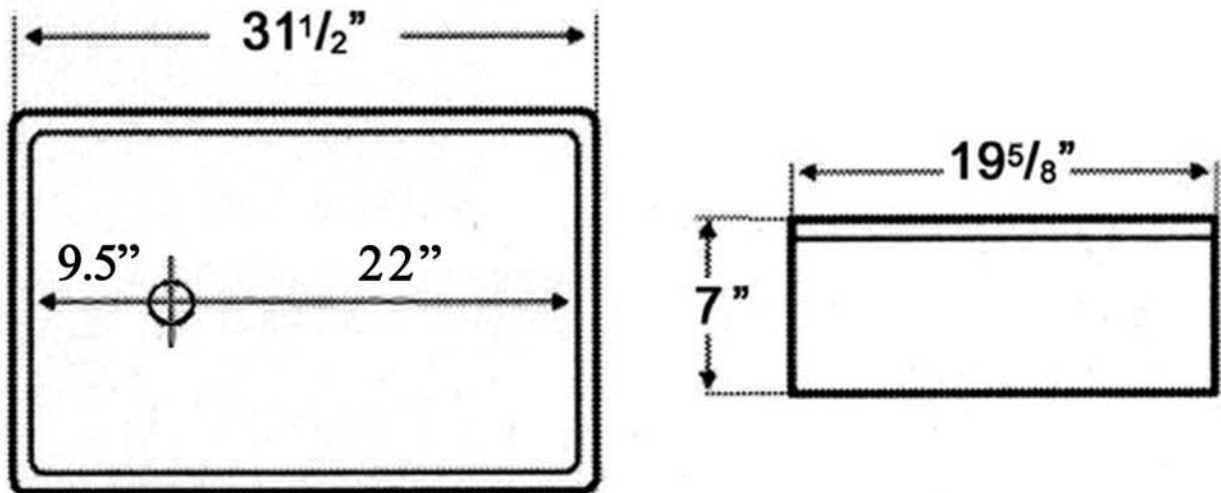

WHKN1081

Inside Bowl Dimensions
30 3/4" x 18 1/2" x 4 3/4"

LIVE WITH STYLE!