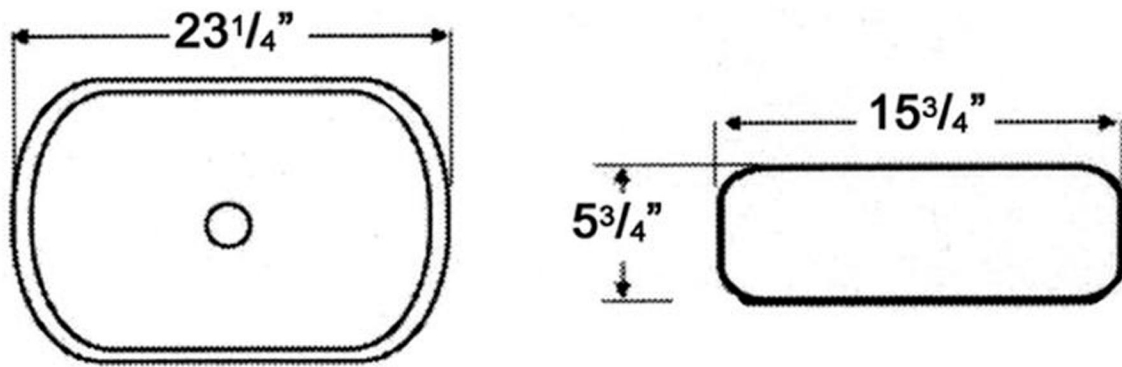

WHKN1080

Inside Bowl Dimensions
22" x 14 1/2" x 4 3/4"

LIVE WITH STYLE!