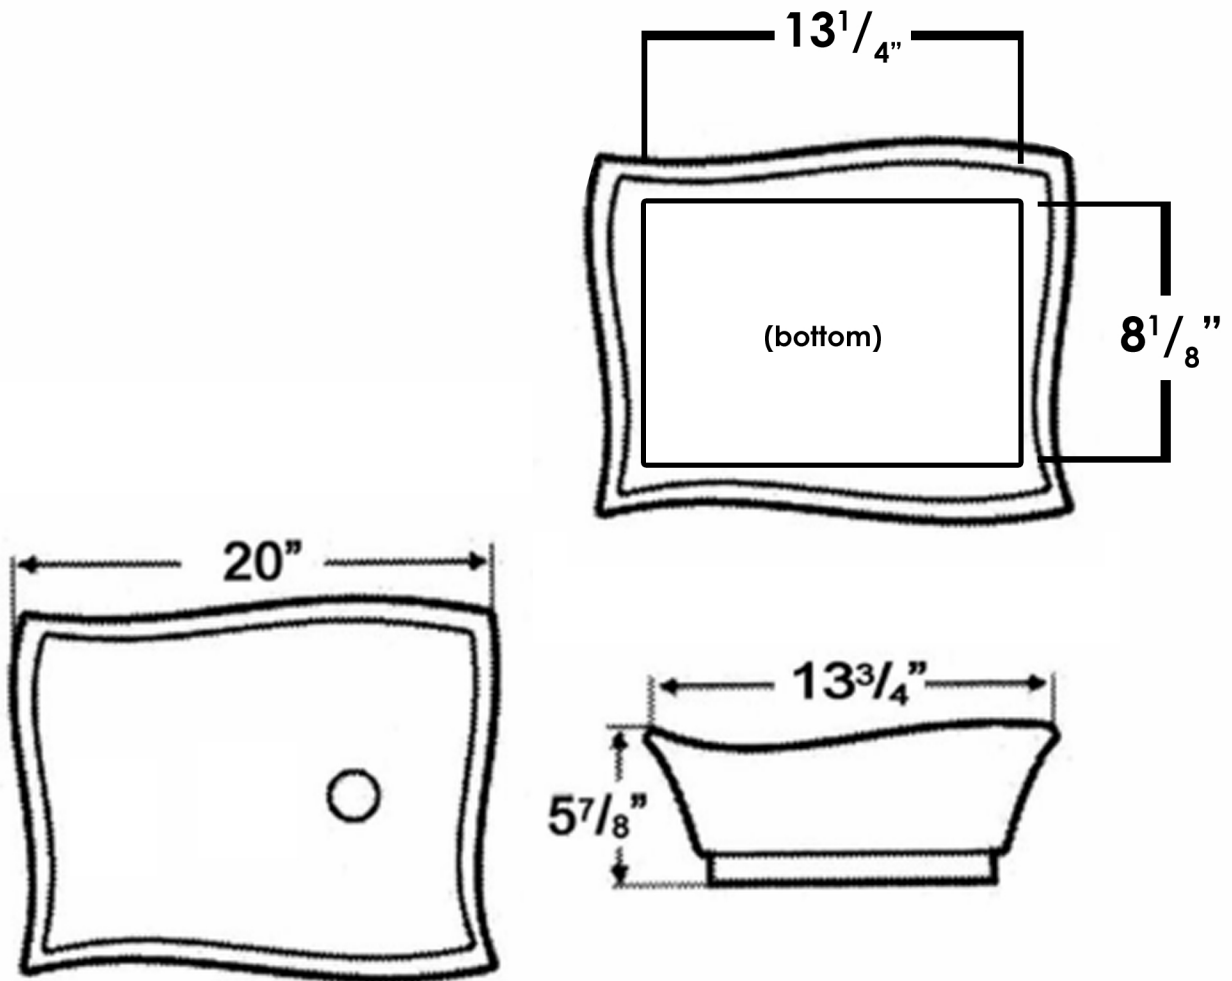

 Whitehaus®

WHKN1078

Inside Bowl Dimensions
19" x 13" x 4"

LIVE WITH STYLE!