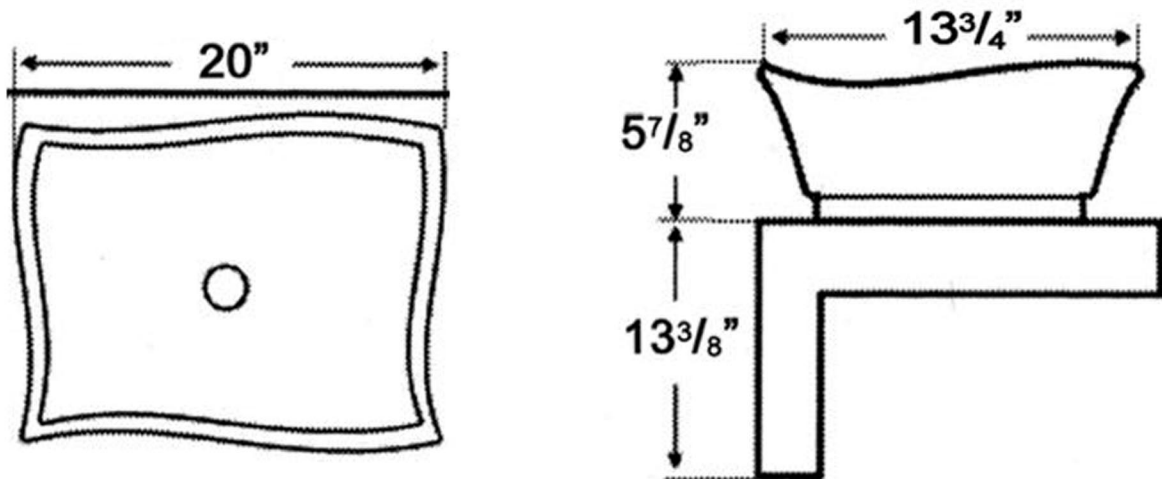

WHKN1078-1116

**Inside Bowl Dimensions**

**19" x 13" x 4"**

**Overall Base Dimensions**

**30 1/4" x 15 3/8" x 13 3/8"**

**LIVE WITH STYLE!**