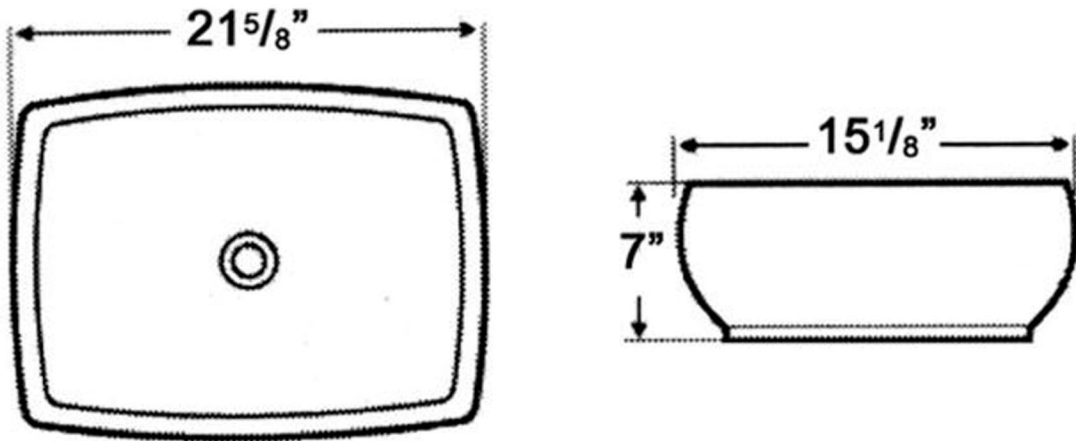

WHKN1065

Inside Bowl Dimensions
19 1/2" x 12 5/8" x 5"

LIVE WITH STYLE!