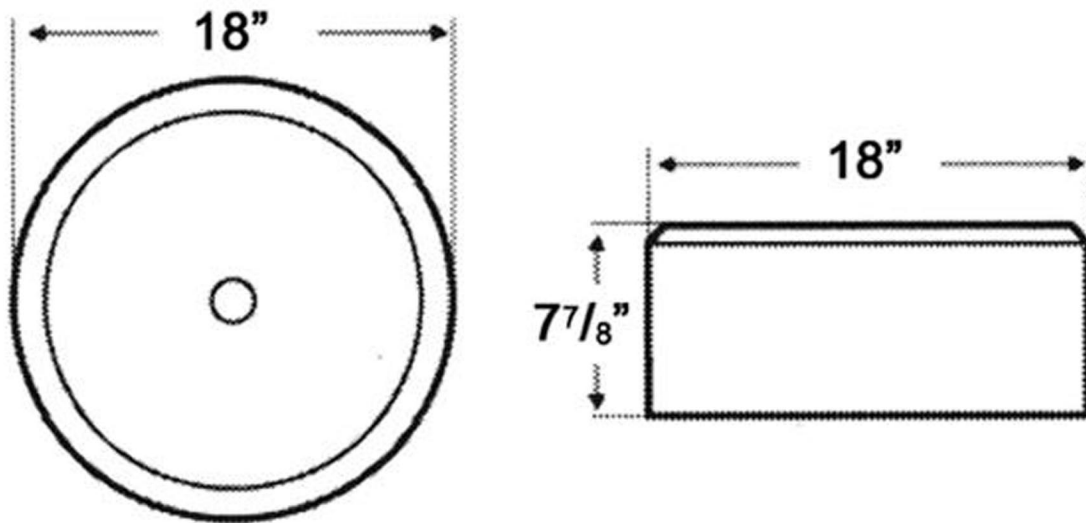

WHKN1055

Inside Bowl Dimensions
14 1/4" dia. x 5 1/2"

LIVE WITH STYLE!