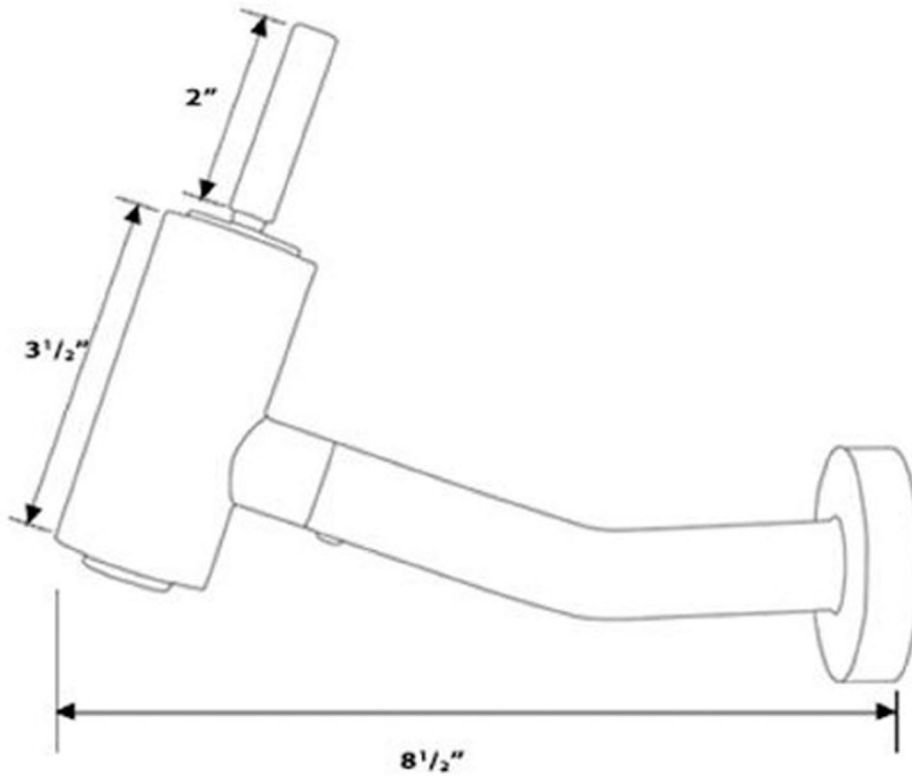

WHF014205

Spout Length:
8"

LIVE WITH STYLE!