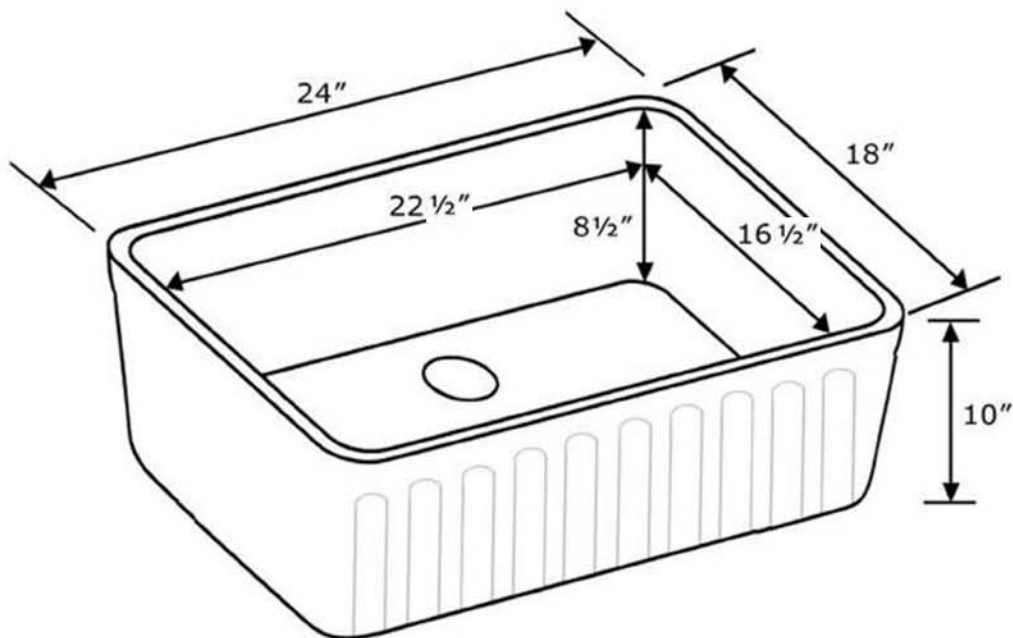

## WHFLCON2418

\*As Whitehaus Collection® Farmhaus Fireclay Sinks are individually handmade, sink sizes can vary and all dimensions are approximate. We strongly recommend that your sink be supplied to your cabinetmaker prior to the fabrication of your kitchen cabinets and countertops. Cutouts are not to be made until they are checked against your sink. Whitehaus Collection® recommends the use of a protective grid in the bottom of the sink to avoid potential scuffing from heavy-duty cookware.