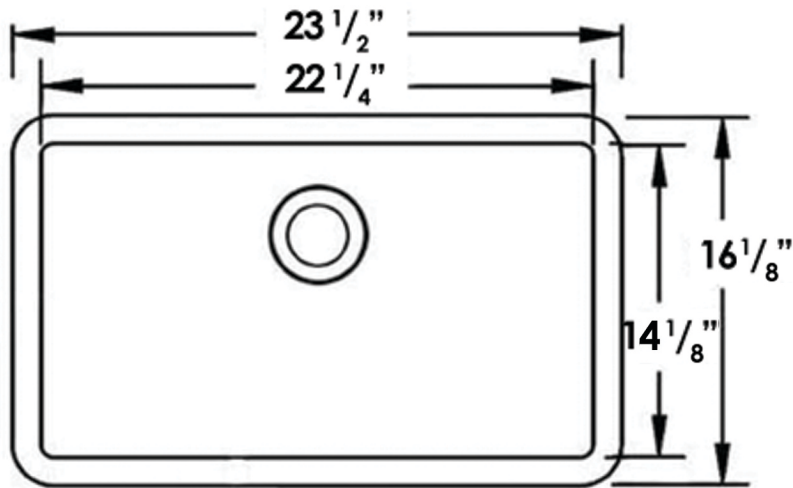

WHB5033

*As Whitehaus Collection® Farmhaus Fireclay Sinks are individually handmade, sink sizes can vary and all dimensions are approximate. We strongly recommend that your sink be supplied to your cabinetmaker prior to the fabrication of your kitchen cabinets and countertops. Cutouts are not to be made until they are checked against your sink.