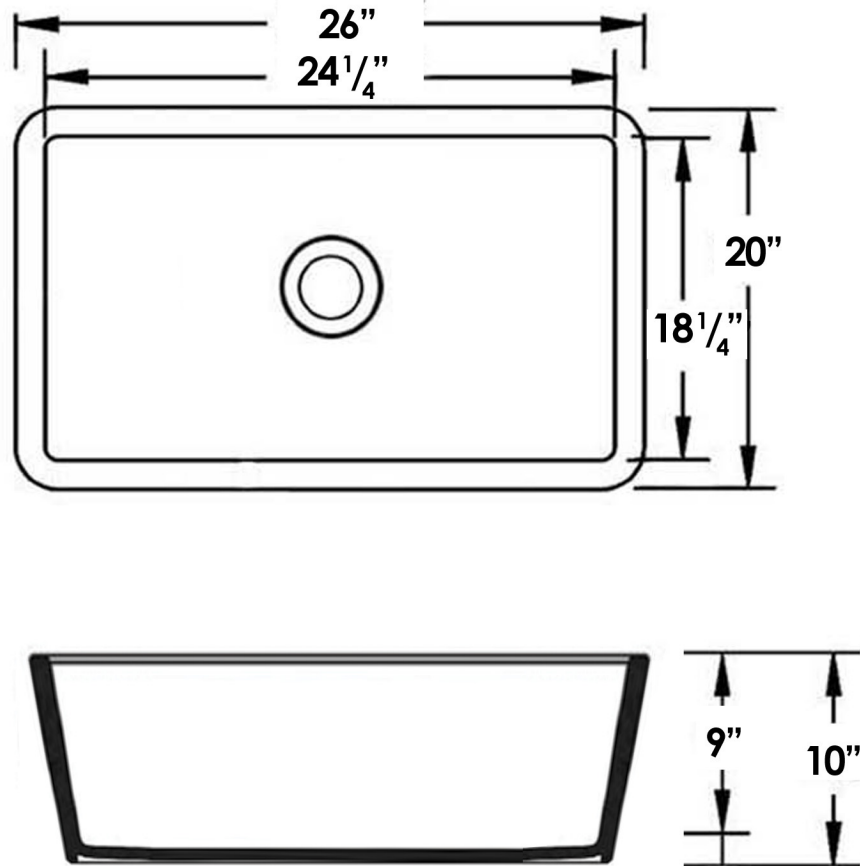

WHB2620

*As Whitehaus Collection® Farmhaus Fireclay Sinks are individually handmade, sink sizes can vary and all dimensions are approximate. We strongly recommend that your sink be supplied to your cabinetmaker prior to the fabrication of your kitchen cabinets and countertops. Cutouts are not to be made until they are checked against your sink.