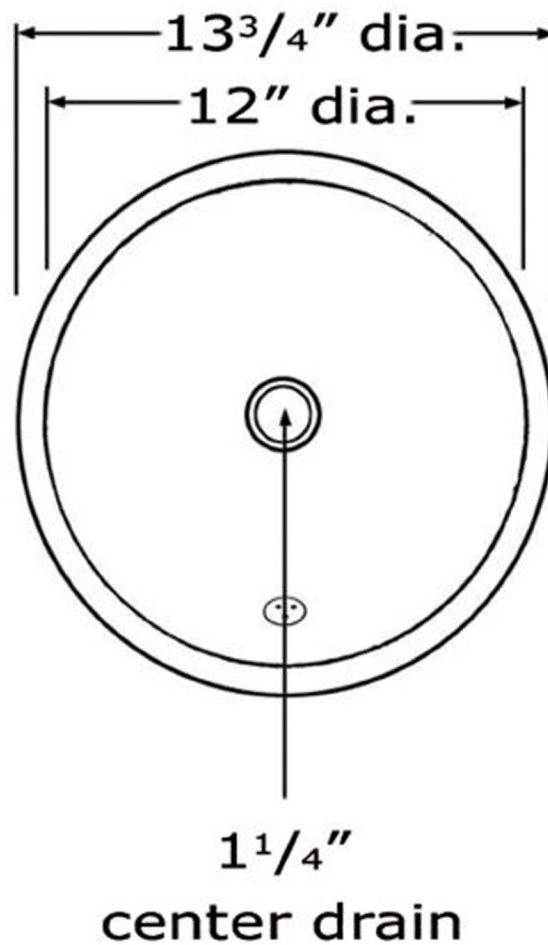

 Whitehaus®

WH602CBM

Depth
5 1/2"

LIVE WITH STYLE!