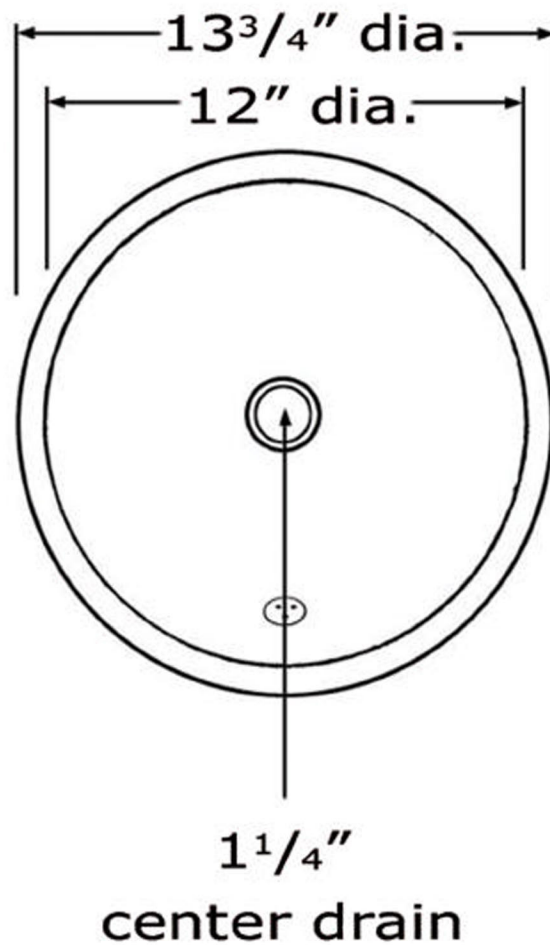

 Whitehaus®

WH602BBM

Depth
5 1/2"

LIVE WITH STYLE!