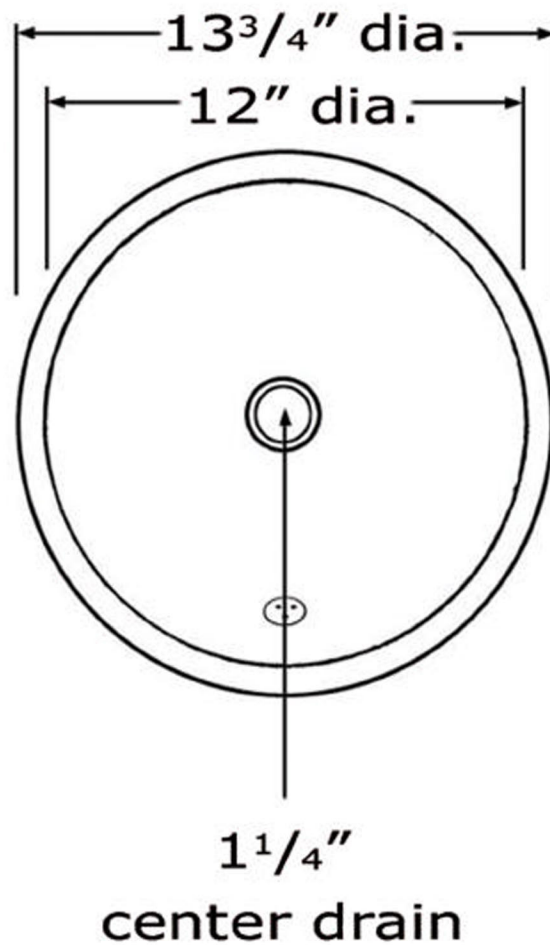

 Whitehaus®

WH602ABM

Depth  
5 1/2"

LIVE WITH STYLE!