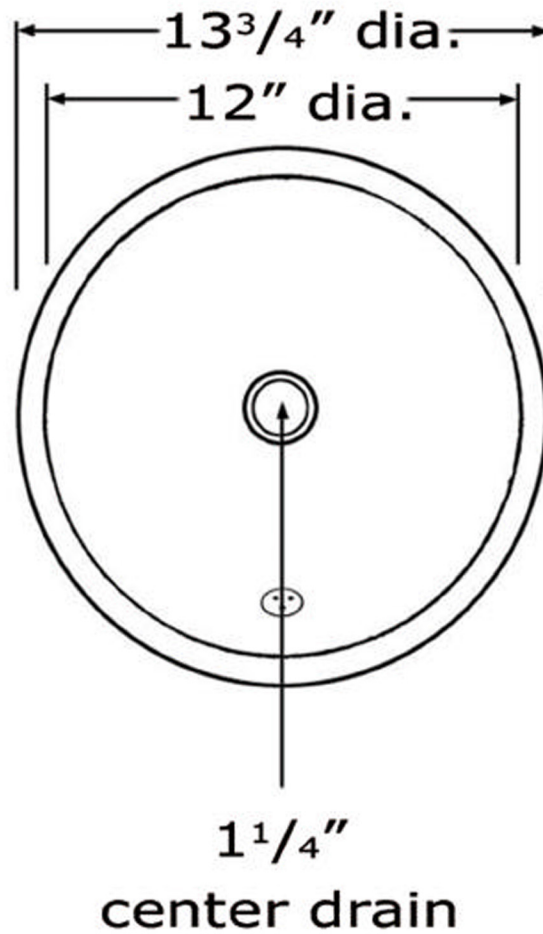

 Whitehaus®

WH602ABC

Depth
5 1/2"

LIVE WITH STYLE!