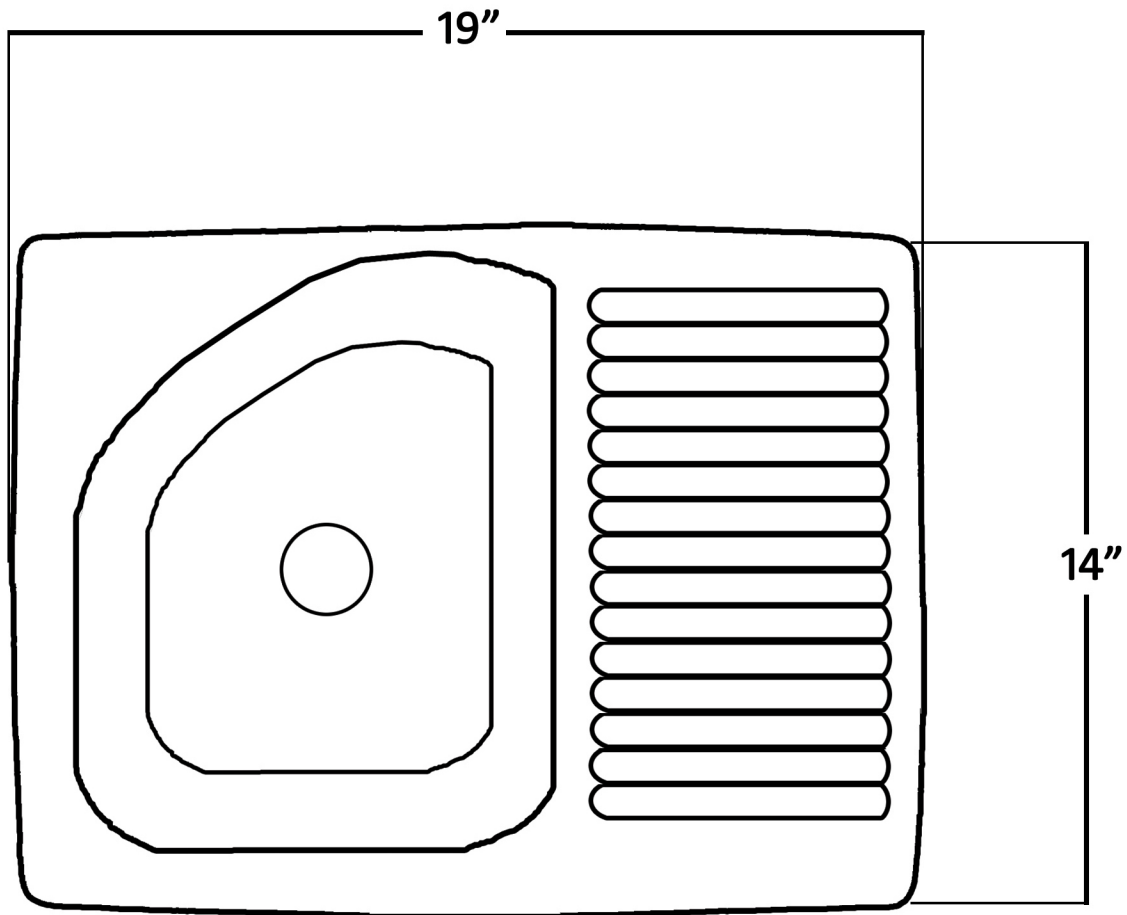

WH1914COUMDI

Inside Dimensions

12" x 10"

Overall Depth

6 1/2"

LIVE WITH STYLE!