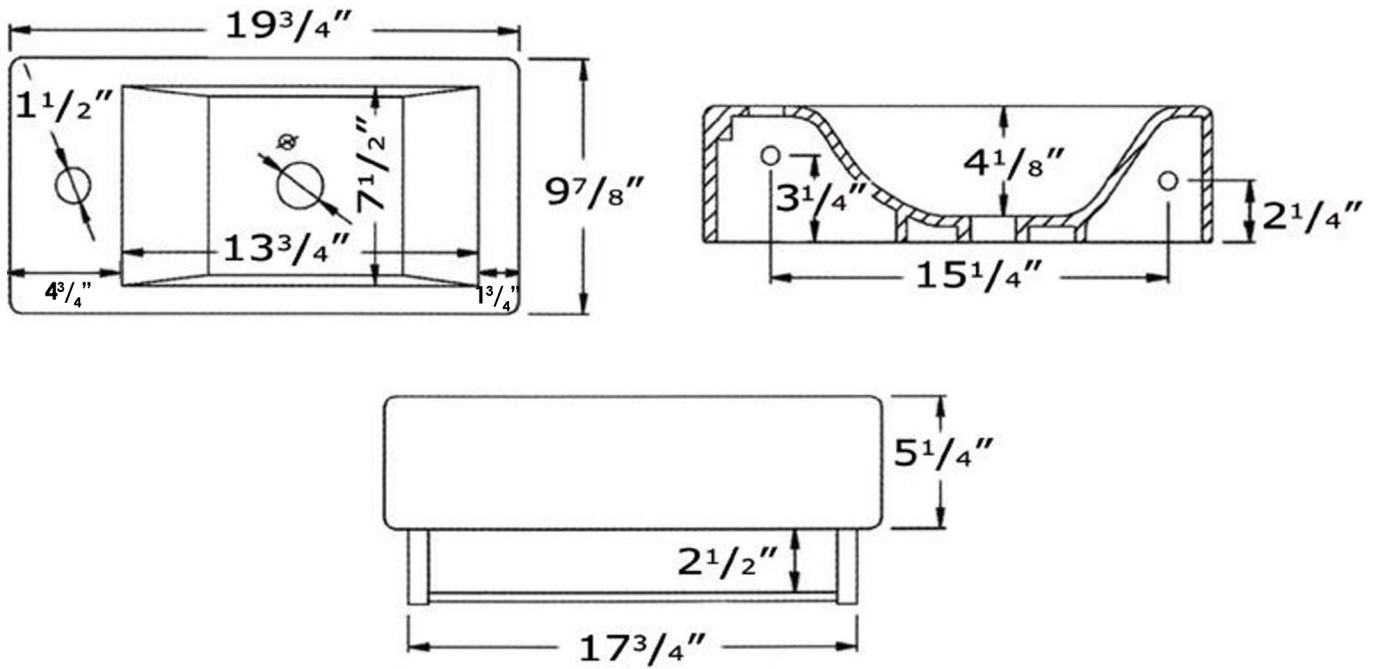

WH1-114L

\*Note: Faucet drilling on left side.

LIVE WITH STYLE!