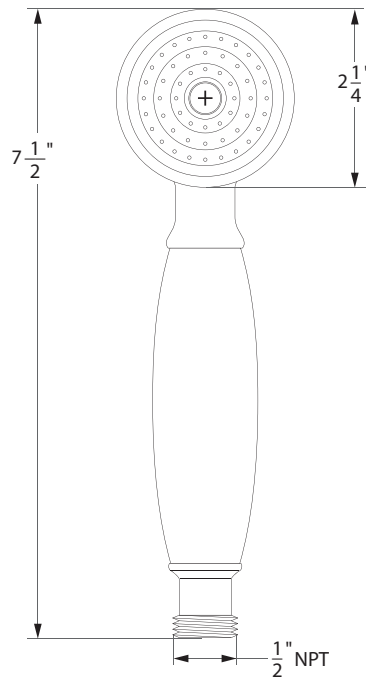

Jewel 2pc transfer valve set - TRVxxHML/ TRVxxHSC/ TRVxxJSC/ TRVxxJML

Description

- 3/4" Transfer valve

Standards

- ASME A112.18.1 Compliant
- Listed IAPMO / cUPC
- ADA Accessibility Guidelines for Buildings and Facilities - 4.27.4 Controls and Mechanisms (lever handle only)

Transfer Valve - PL2000

Jewel 2pc transfer valve set

Handle Tip ML - xx	Handle Tip ML - xx	Handle Tip SC - xx	Handle Tip SC - xx
Escutcheaons H - xx	Escutcheaons J - xx	Escutcheaons H - xx	Escutcheaons J - xx

Handle option: HML

Handle option: JML

Handle option: HSC

Handle option: JSC

Item Number	Type	Version	Date
TRVxxHSC/ TRVxxHML/ TRVxxJSC/ TRVxxJML	2pc transfer valve set	D	07/29/2009