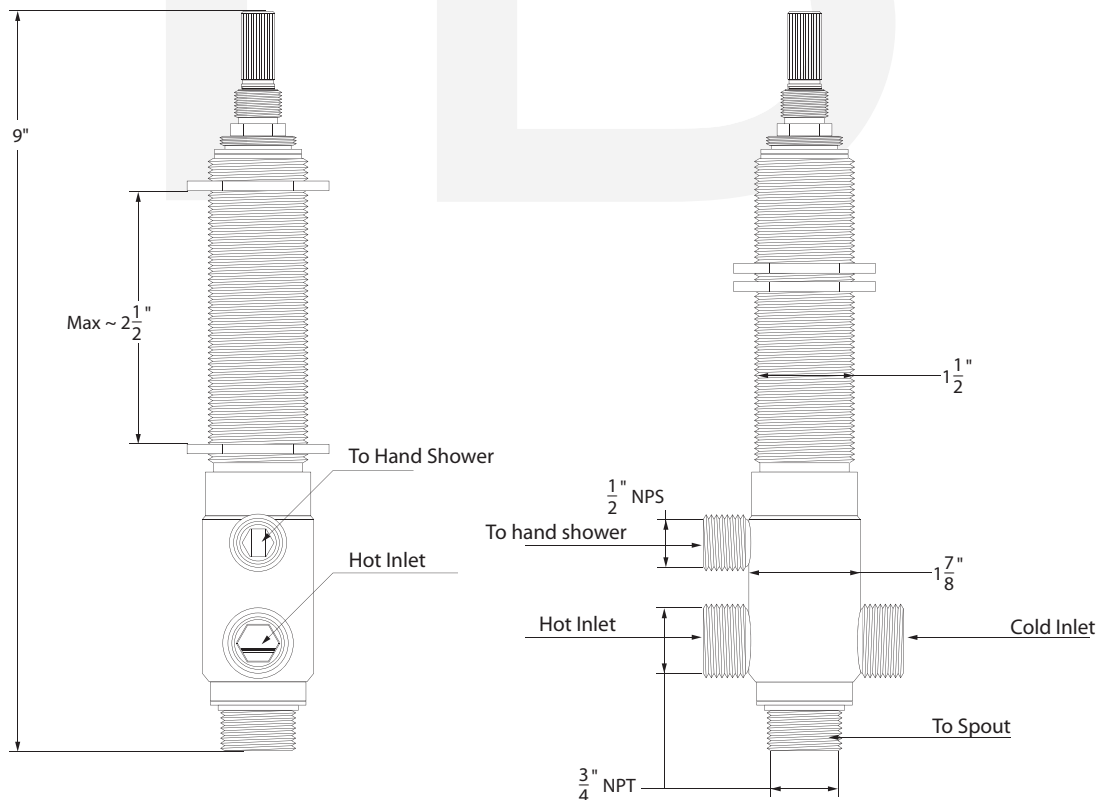

Jewel 2pc transfer valve set - TRVxxHML/ TRVxxHSC/ TRVxxJSC/ TRVxxJML

Description

- 3/4" Transfer valve

Standards

- ASME A112.18.1 Compliant
- Listed IAPMO / cUPC
- ADA Accessibility Guidelines for Buildings and Facilities - 4.27.4 Controls and Mechanisms (lever handle only)

Transfer Valve - PL2000

Jewel 2pc transfer valve set

Handle Tip ML - xx	Handle Tip ML - xx	Handle Tip SC - xx	Handle Tip SC - xx
Escutcheaons H - xx	Escutcheaons J - xx	Escutcheaons H - xx	Escutcheaons J - xx

Handle option: HML

Handle option: JML

Handle option: HSC

Handle option: JSC

Item Number	Type	Version	Date
TRVxxHSC/ TRVxxHML/ TRVxxJSC/ TRVxxJML	2pc transfer valve set	D	07/29/2009