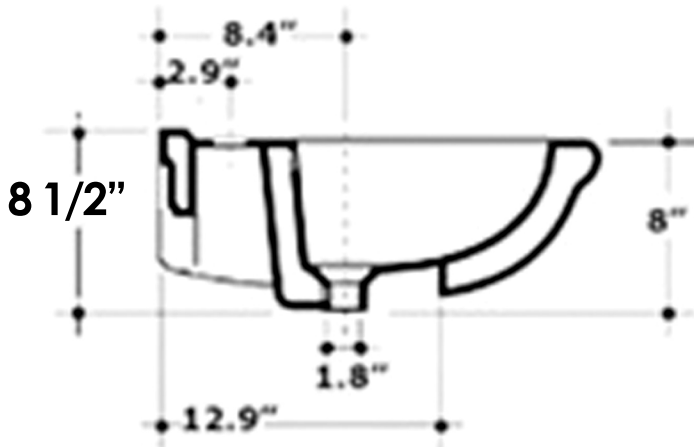

**TOP62**

**Inside Dimensions:  
21" x 12" x 5 1/4"**

**LIVE WITH STYLE!**