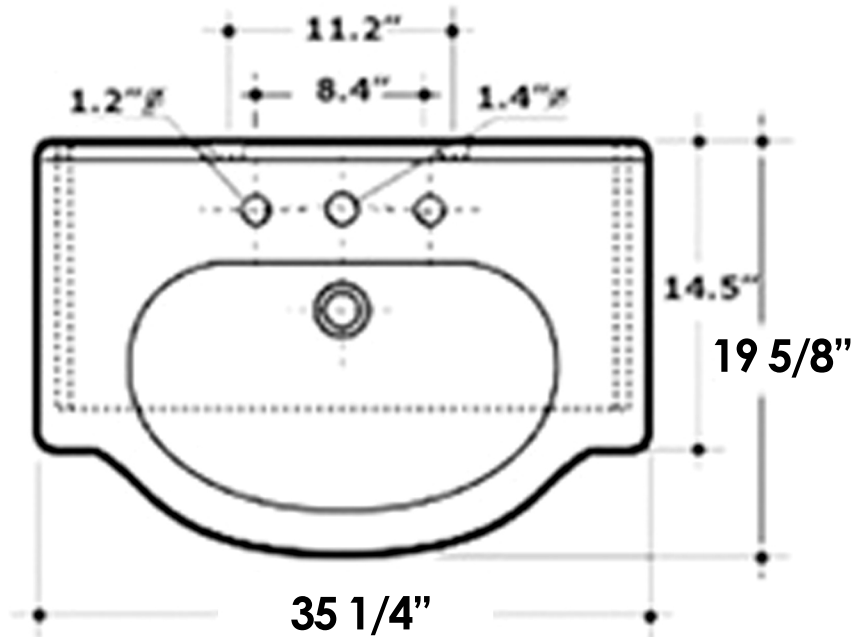

**TOP62**

**Inside Dimensions:  
21" x 12" x 5 1/4"**

**LIVE WITH STYLE!**