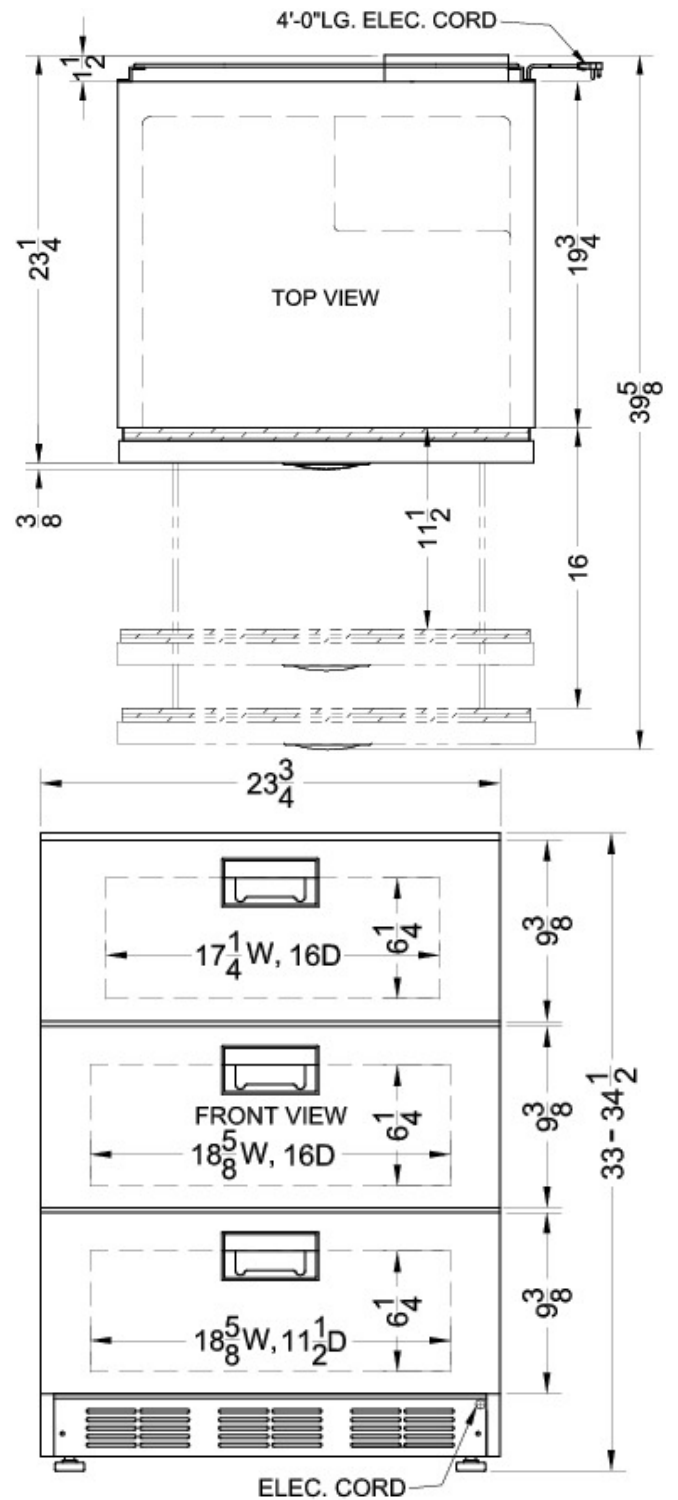

SP6DS

33.25" x 23.75" x 23.5" (H x W x D)

Three-drawer stainless steel all-refrigerator for built-in or freestanding use with automatic defrost operation

Highlights:

- Complete stainless steel construction for durable elegance
- Three ventilated doors glide open smoothly
- Flexible design allows built-in or freestanding use
- Automatic defrost saves on user maintenance

Undercounter all-refrigerator	Perfectly sized at 24 inches wide for easy placement in any location
Complete stainless steel construction	Enhance any room with durable luxury
Built-in capable	Make the best use of space by installing your appliance under the counter
Fully finished cabinet	Allows the refrigerator to be used as a freestanding model
Automatic defrost	Reduced maintenance with auto defrost system
Internal fan	Fan-forced cooling ensures the unit is evenly cooled from top to bottom
Height adjustable	Sturdy leveling legs let you adjust the unit's height for the best fit
Adjustable thermostat	Manage the temperature with ease and accuracy
Anti-tip bracket	Prevents your unit from tipping over when pressure is applied to the drawers
Large top shelf	Store 2 liter bottles with room to spare

Specifications:

Height	33.25 up to 34.5"
Width	23.75"
Depth	23.5"
Capacity	5.4 cu.ft.
Ext Depth with Handle	23.63"
Interior Height 1	27.75"
Interior Width 1	20.0"
Interior Depth 1	17.5"
Comp Step Height	7.0"
Comp Step Width	20.0"
Comp Step Depth	6.0"
Height Adjustable	true
Shipping Weight	140.0 lbs.
Amps	1.3
US Electrical Safety	UL
Canadian Electrical Safety	ULC
Energy Usage/Year	423.0 kWh/year
Defrost Type	Automatic
Depth with door at 90°	39.25"
Fan Type	Interior and Exterior
Thermostat Type	Dial
Low Side PSI	70.0
Level Legs Quantity	4
Freon Oz	1.8
High Side PSI	285.0
Refrigerant Type	R134a
Compressor Warranty	5 Years
Parts/Labor Warranty	1 Year
Sanitation	ETL-S