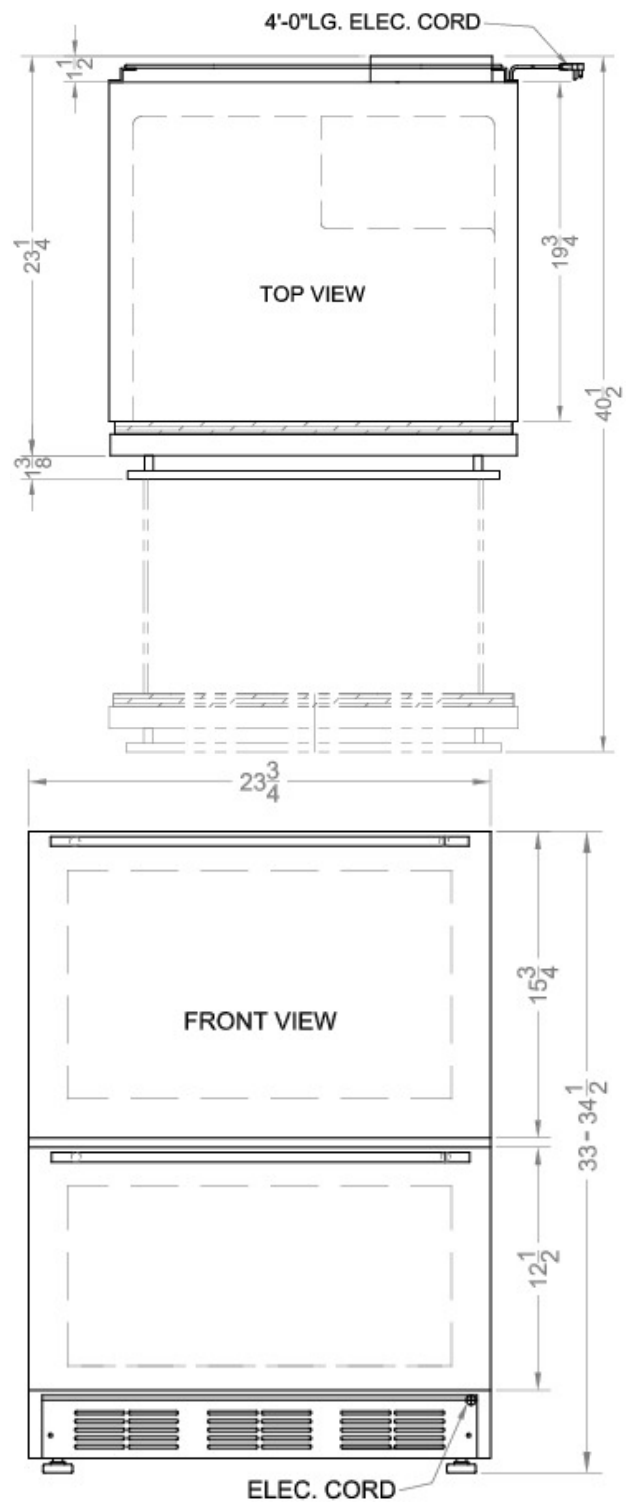

SP6DS2D

33.25" x 23.75" x 23.58" (H x W x D)

Two-drawer stainless steel all-refrigerator with auto defrost for built-in or freestanding use

Highlights:

- Complete stainless steel construction for durable elegance
- Perfectly sized to fit under counters and in tight 24 inch spaces
- Flexible design allows built-in or freestanding use
- Auto defrost for easy user maintenance

Undercounter all-refrigerator	Perfectly sized at 24 inches wide for easy placement in any location
Complete stainless steel construction	Enhance any room with durable luxury
Automatic defrost	Reduced maintenance with auto defrost system
Built-in capable	Make the best use of space by installing your appliance under the counter
Fully finished cabinet	Allows the unit to be used freestanding
Stainless steel construction	Interior and exterior built from solid stainless steel
Internal fan	Fan-forced cooling ensures the unit is evenly cooled from top to bottom
Rapid chill compartment	Special rear section is perfect for chilling wine and beer from room to drinking temperature in under an hour
Large top drawer	Holds two liter bottles, gallon containers, and wine bottles in 12 1/2" height
Stainless steel handles	Thin horizontal handles add a touch of professional style

Specifications:

Height	33.25 up to 34.5"
Width	23.75"
Depth	23.58"
Capacity	5.4 cu.ft.
Ext Depth with Handle	24.63"
Interior Height 1	27.75"
Interior Width 1	20.0"
Interior Depth 1	17.5"
Comp Step Height	7.0"
Comp Step Width	20.0"
Comp Step Depth	6.0"
Height Adjustable	true
Shipping Weight	140.0 lbs.
Energy Usage/Year	423.0 kWh/year
Canadian Electrical Safety	ULC
Amps	1.3
US Electrical Safety	UL
Defrost Type	Automatic
Depth with door at 90°	40.5"
Fan Type	Interior and Exterior
Thermostat Type	Dial
Freon Oz	1.8
Low Side PSI	70.0
Refrigerant Type	R134a
High Side PSI	285.0
Level Legs Quantity	4
Compressor Warranty	5 Years
Parts/Labor Warranty	1 Year