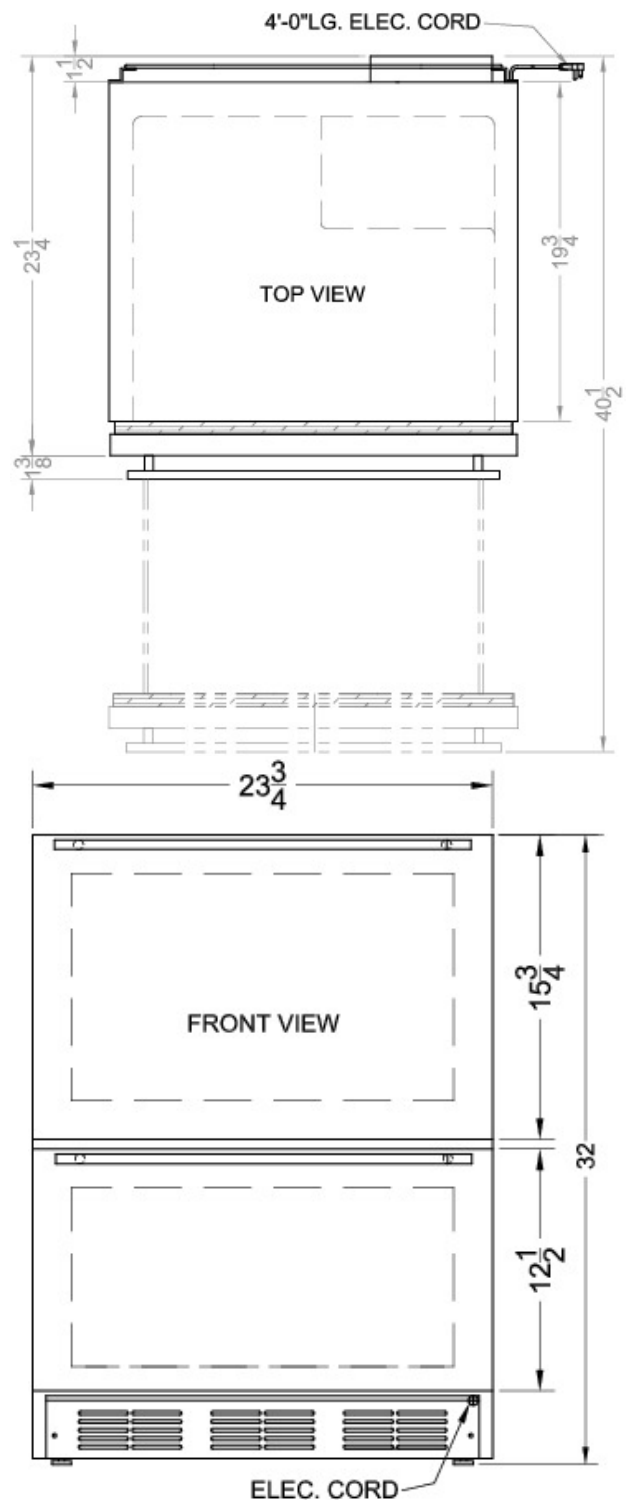

**SP6DS2DADA**

32.0" x 23.75" x 23.58" (H x W x D)

ADA compliant built-in two-drawer all-refrigerator in full stainless steel

**Highlights:**

- 32" height fits under lower ADA compliant counters
- Flexible design allows built-in or freestanding use
- Complete 304 grade stainless steel construction adds luxury to any setting
- 24" footprint offers the ideal fit

ADA compliant	32 inch height fits under standard ADA counters
Automatic defrost	Reduced maintenance with auto defrost system
Complete stainless steel construction	Enhance any room with durable luxury
Built-in capable	Make the best use of space by installing your appliance under the counter and flush with other cabinets
Fully finished cabinet	Allows the refrigerator to be used freestanding
Rapid chill compartment	Special rear section is perfect for chilling wine and beer from room to drinking temperature in under an hour
Large top drawer	Holds two liter bottles, gallon containers, and wine bottles in 12 1/2" height
Customizable drawer fronts	Order our conversion kit to install your own panels over the drawers
Adjustable thermostat	Manage the interior temperature with ease and accuracy
Spring assisted rollers	Enjoy the gentle gliding motion that helps you open the drawer and keep it firmly closed

## Specifications:

Height	32.0"
Width	23.75"
Depth	23.58"
Capacity	5.4 cu.ft.
Ext Depth with Handle	24.63"
Interior Height 1	27.75"
Interior Width 1	20.0"
Interior Depth 1	17.5"
Comp Step Height	7.0"
Comp Step Width	20.0"
Comp Step Depth	6.0"
Shipping Weight	140.0 lbs.
Energy Usage/Year	423.0 kWh/year
Amps	1.3
US Electrical Safety	UL
Canadian Electrical Safety	ULC
Defrost Type	Automatic
Depth with door at 90°	40.5"
Thermostat Type	Dial
Fan Type	Interior and Exterior
Refrigerant Type	R134a
Freon Oz	1.8
High Side PSI	285.0
Low Side PSI	70.0
Level Legs Quantity	4
Compressor Warranty	5 Years
Parts/Labor Warranty	1 Year