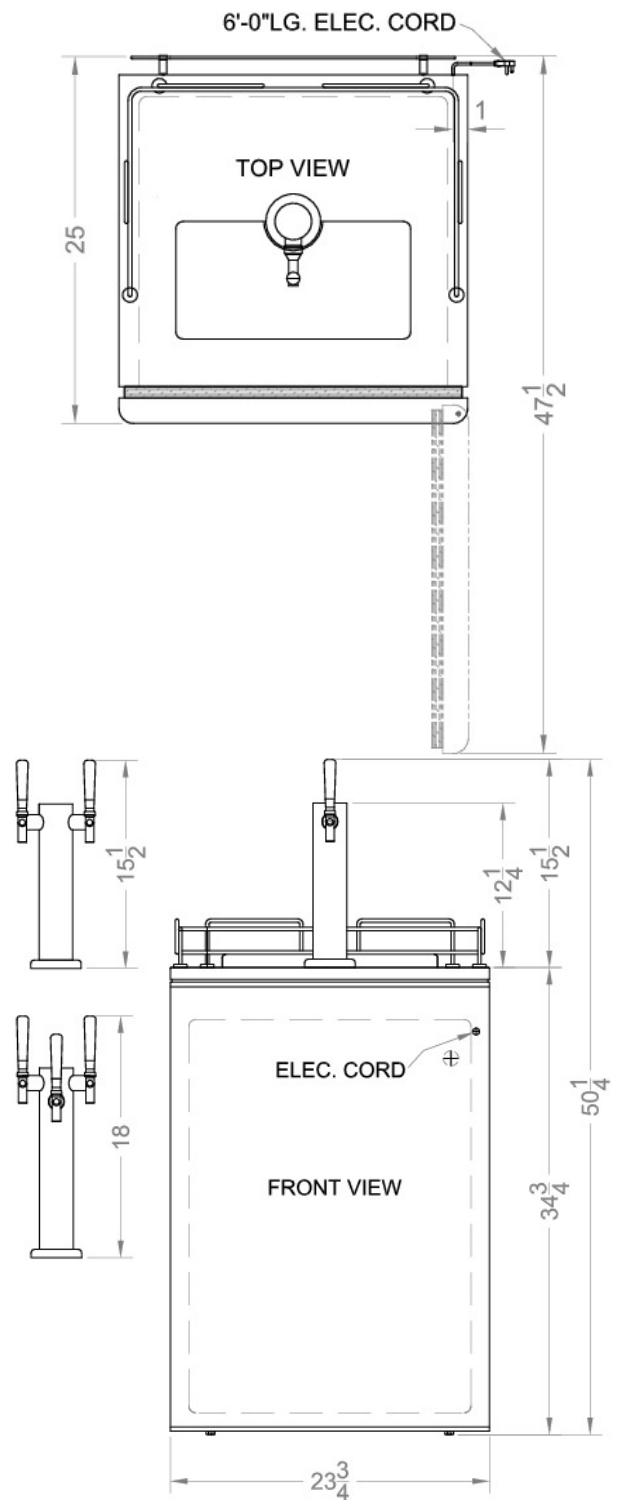

SBC500SSST

50.25" x 23.75" x 25.0" (H x W x D)

Portable beer dispenser with platinum sides, stainless steel door and stainless steel top

Highlights:

Includes everything you need to pour the perfect draft

Stainless steel top adds a touch of luxury to tap service

Platinum sides bring a modern look into any setting

Accepts half, quarter, and mini kegs of your favorite brew

Full-sized	Large interior accepts half, quarter, and mini (pony) kegs
KIT 490 included	Includes a 5lb. CO2 tank and regulator, draft arm, Sankey American tap, connection hardware, and cleaning kit
Top guard rail	Limit the mess with a silver rail that neatens service
Stainless steel top	18 gauge stainless steel adds long lasting elegance
Stainless steel door	Durable design with lasting elegance
Platinum cabinet	A subtle but stylish color adds modern style to any setting
Convertible to a refrigerator	Transform the beer cooler into a standard refrigerator
Adjustable thermostat	Manage the interior temperature with ease and accuracy
Portable design	Keep your beer on the move with sturdy casters
Manual defrost	No temperature fluctuations with a static manual defrost system that keeps the cold inside

Specifications:

Height	50.25"
Width	23.75"
Depth	25.0"
Capacity	6.4 cu.ft.
Shipping Weight	156.0 lbs.
Voltage/Frequency	115 V AC/60 Hz
Energy Usage/Year	345.0 kWh/year
US Electrical Safety	UL
Reversible	No
Door Swing	RHD
Defrost Type	Manual
Depth with door at 90°	47.5"
Thermostat Type	Dial
Refrigerant Type	R134a
Level Legs Quantity	2
Parts/Labor Warranty	1 Year
Compressor Warranty	5 Years