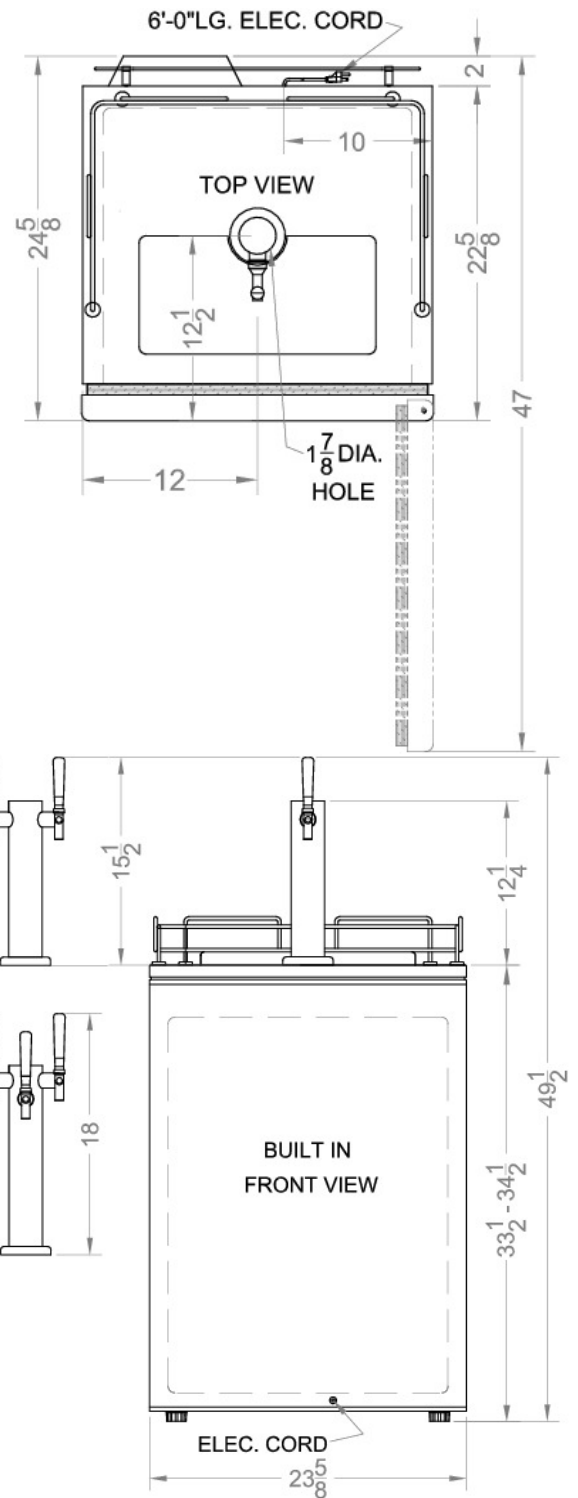

SBC490BI

34.5" x 23.63" x 24.88" (H x W x D)

Full-sized built-in commercial beer dispenser with black exterior and complete tap accessory kit

Highlights:

- Flexible design allows built-in or freestanding use
- Accepts half, quarter, and mini kegs
- Includes everything you need to pour the perfect draft
- Meets UL Commercial Standard 471

Full-sized	Large interior accepts half, quarter, and mini kegs
Built-in capability	Make the best use of space by installing your beer dispenser under the counter and flush with other cabinets
Fully finished black cabinet	Allows the beer dispenser to be used freestanding
KIT 490 included	Includes a 5lb. CO2 tank and regulator, draft arm, Sankey American tap, connection hardware, and cleaning kit
Automatic defrost	Reduced user maintenance with auto defrost operation
Adjustable thermostat	Manage the interior temperature with ease and accuracy
Casters included	Make the beer cooler portable by installing this sturdy caster set to the base
Top guard rail included	If using the unit freestanding, install this silver rail on top to reduce spills and neaten service
Commercial cooling system	Internal design features enhanced cooling for better performance in commercial settings
100% CFC free	Environmentally friendly design without ozone-damaging chemicals

Specifications:

Height	34.5"
Width	23.63"
Depth	24.88"
Capacity	6.4 cu.ft.
Interior Height 1	29.0"
Interior Width 1	21.25"
Interior Depth 1	18.75"
Shipping Weight	152.0 lbs.
Canadian Electrical Safety	ULC
Amps	1.7
Voltage/Frequency	115 V AC/60 Hz
US Electrical Safety	UL
Reversible	No
Door Swing	RHD
Shelf Quantity	2
Shelf Type	Wire
Defrost Type	Automatic
Depth with door at 90°	47.0"
Thermostat Type	Dial
Fan Type	Exterior
Refrigerant Type	R134a
Freon Oz	2.1
Low Side PSI	88.0
Level Legs Quantity	4
High Side PSI	280.0
Compressor Warranty	5 Years
Parts/Labor Warranty	1 Year