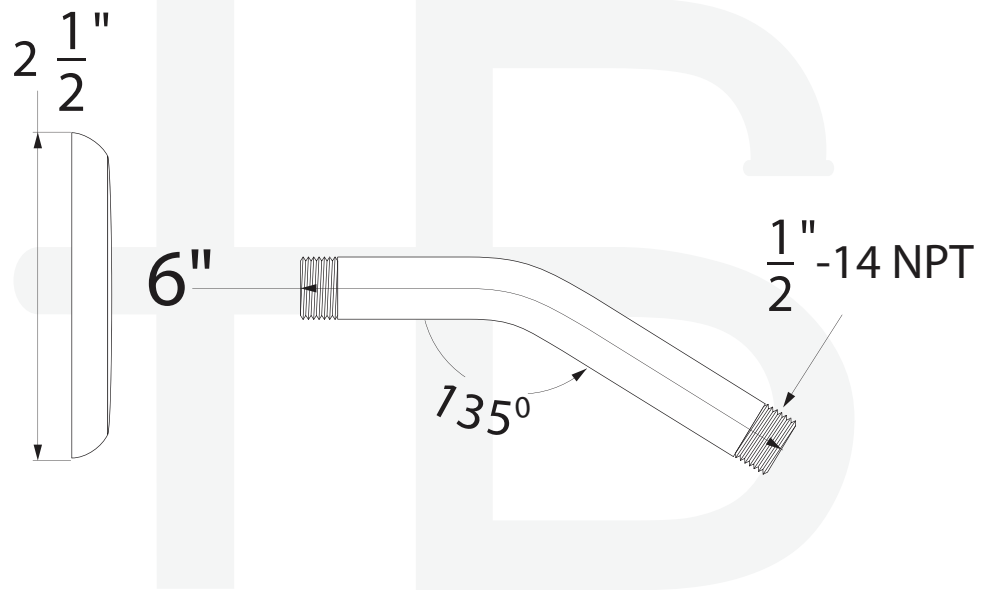

- 6" brass shower arm
- With stamped flange
- Standard 1/2" connections
- * Available in all Huntington Brass special finishes

Item Number	Type	Version	Date
PLAFxx	SHOWER ARM		6-17-2011