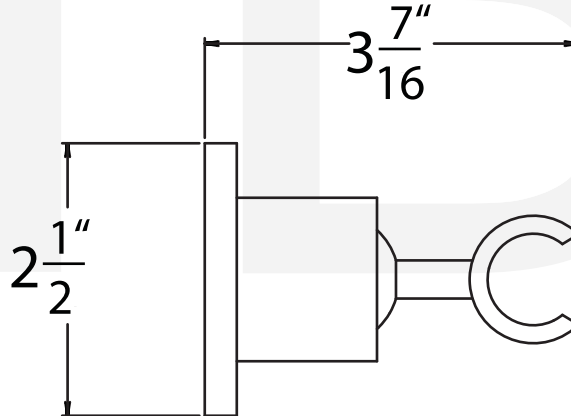

### Description

- Wall Bracket for Handshower.
- Brass construction
- Contemporary style trim ring.
- Ball joint.
- Available in all HB special finishes.

• PL702-xx

### Colors / Finishes

- 01 - Chrome
- 12 - Satin Nickel
- xx - Special Finish

Item Number	Type	Date
PL702-XX	Wall Bracket	5-17-2011