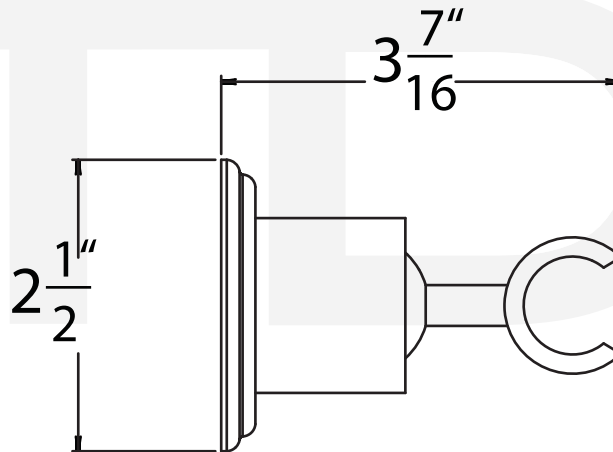

### Description

- Wall Bracket for Handshower.
- Brass construction
- Decorative Classic style trim ring.
- Ball joint.
- Available in all HB special finishes.

• PL701-xx

### Colors / Finishes

- 01 - Chrome
- 12 - Satin Nickel
- 20 - Antique Bronze
- xx - Special Finish

Item Number	Type	Date
PL701-XX	Wall Bracket	5-17-2011