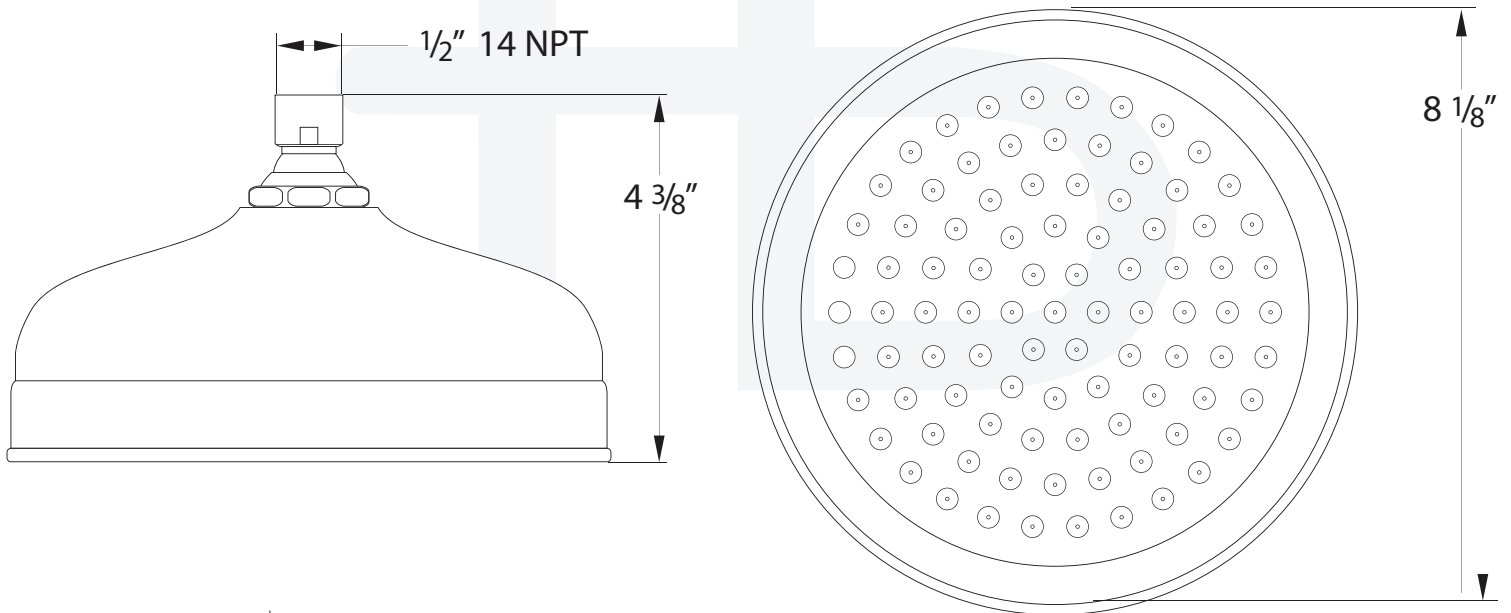

PLxxSH8 - 8" Rain Shower Head

Description

- Brass Rain shower head
- 1/2" IPS Swivel ball joint included
- 2.2 GPM ASME compliant

PLxxSH8

Item Number	Type	Version	Date
PLxxSH8	Shower head		3-11-09