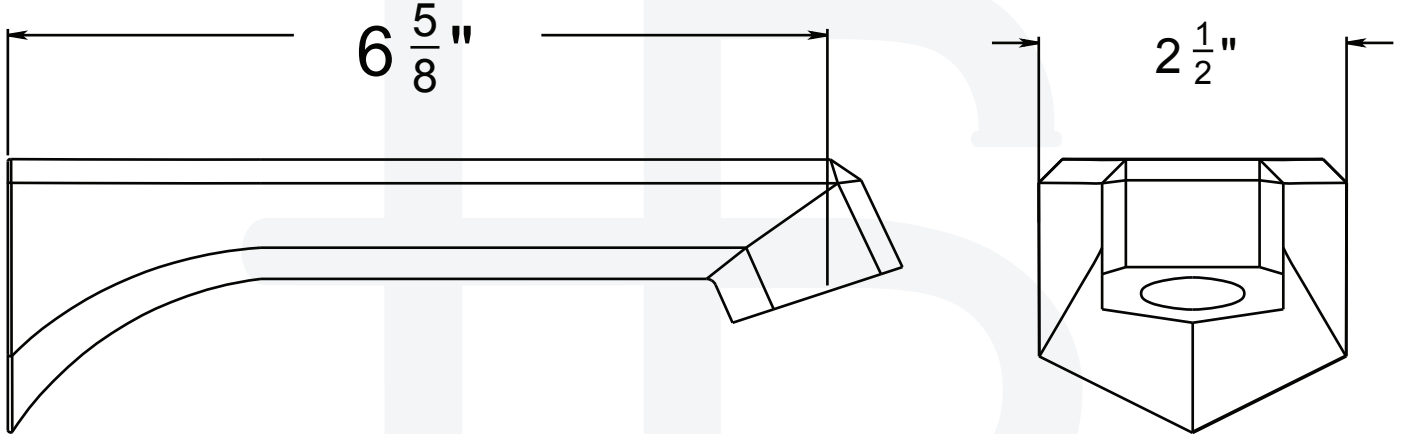

PLxxMMP - Tub Spout

Description

- McMillan series tub spout.
- Brass construction
- 1/2" Female connections

Colors / Finishes

- 01 - Chrome
- 72 - PVD Satin Nickel
- xx - Special Finish

Item Number	Type	Version	Date
PLXXMMP	Tub spout		4-14-11