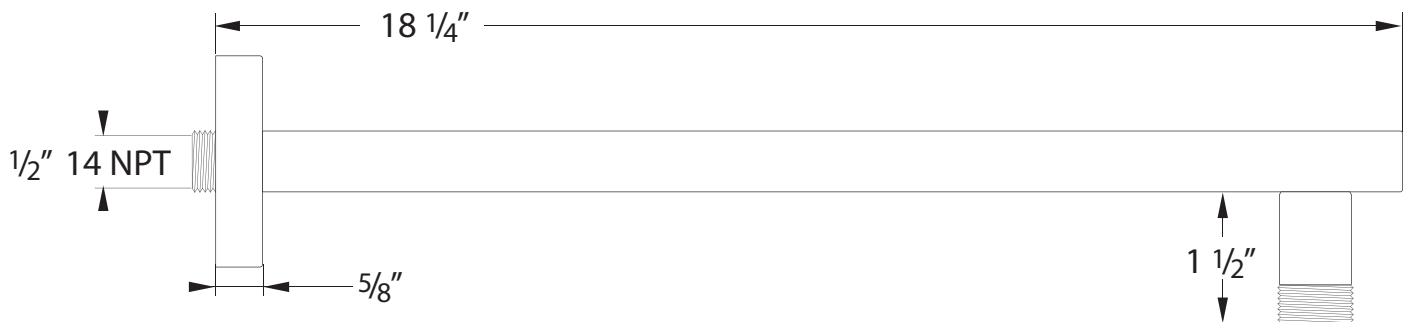

PLxxFSA - Shower Arm

Description

- 18" long shower arm
- Solid brass construction

Colors / Finishes

01 - Chrome

72 - PVD Satin Nickel

* Available in all Huntington Brass special finishes

Item Number	Type	Version	Date
PLxxFSA	Shower Arm	D	08/18/2008