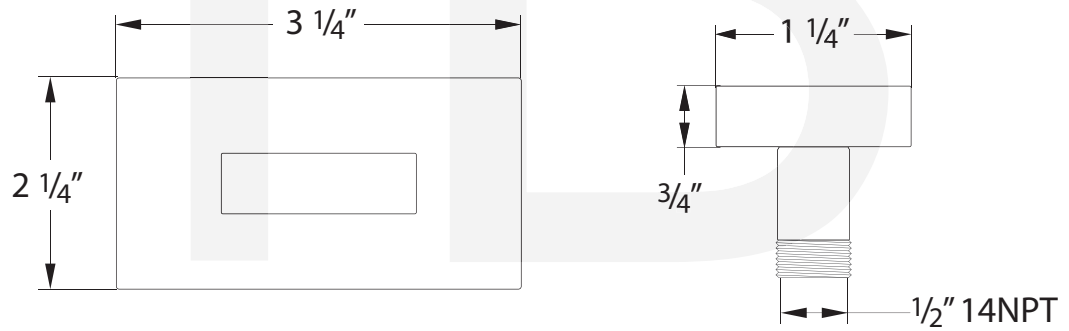

PLxxFSA - Shower Arm

Description

- 18" long shower arm
- Solid brass construction

Colors / Finishes

01 - Chrome

72 - PVD Satin Nickel

* Available in all Huntington Brass special finishes

Item Number	Type	Version	Date
PLxxFSA	Shower Arm	D	08/18/2008