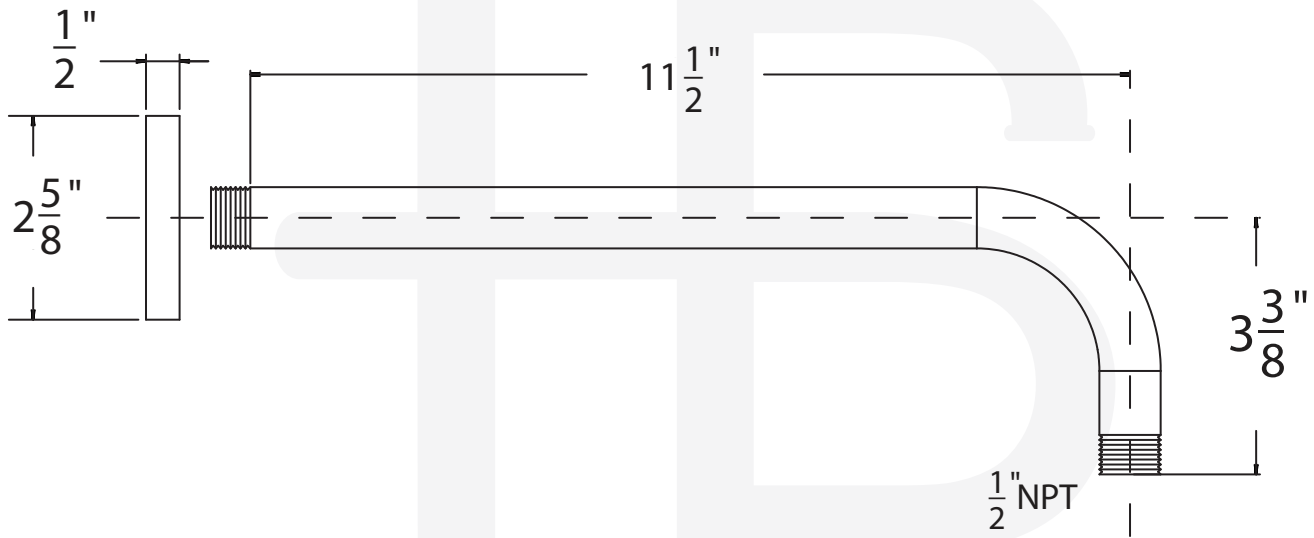

- 12" straight shower arm w/ flange
- contemporary style
- Forged brass flange w/ o-ring
- \* Available in all Huntington Brass special finishes

Item Number	Type	Version	Date
PLxxBSA	Shower Arm		07/12/2011