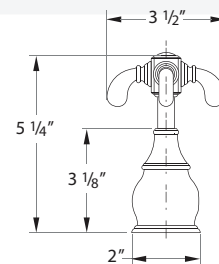

11100 Dana Circle Cypress, CA 90630
Tel : 800-888-6604 | Fax : 888-455-5007
www.huntingtonbrass.com