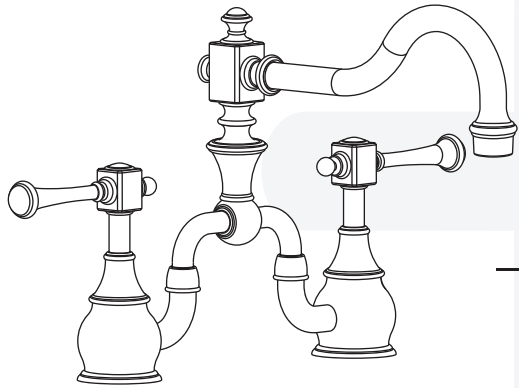

Platinum Collection

MOBKxxNNL / MOBKxxNDX Bridge Style Kitchen Faucet

- MONARCH bridge style KITCHEN FAUCET
- Ceramic disc cartridges
- Brass Droop handles
- Solid brass construction
- No side sprayer available
- *Available in all Huntington Brass special finishes
- California AB1953 compliant

Break Down

#	Parts	Qty
01	Handle cap	2
02	Handle set screw	2
3A	Level handle	2
3B	Droop handle	2
04	Retaining nuts	2
05	Handle adaptor	2
06	Cartridge	2
07	Housing, cartridge	2
08	Spout base ring	2
09	Rubber Washer	2
10	Wing Nut	2
11	Aerator	1
12	Spout assembly	1