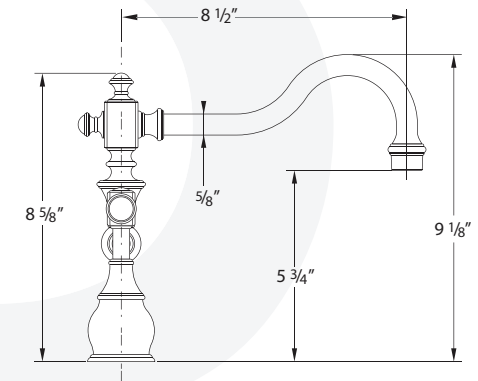

11100 Dana Circle Cypress, CA 90630
Tel : 800-888-6604 | Fax : 888-455-5007
www.huntingtonbrass.com