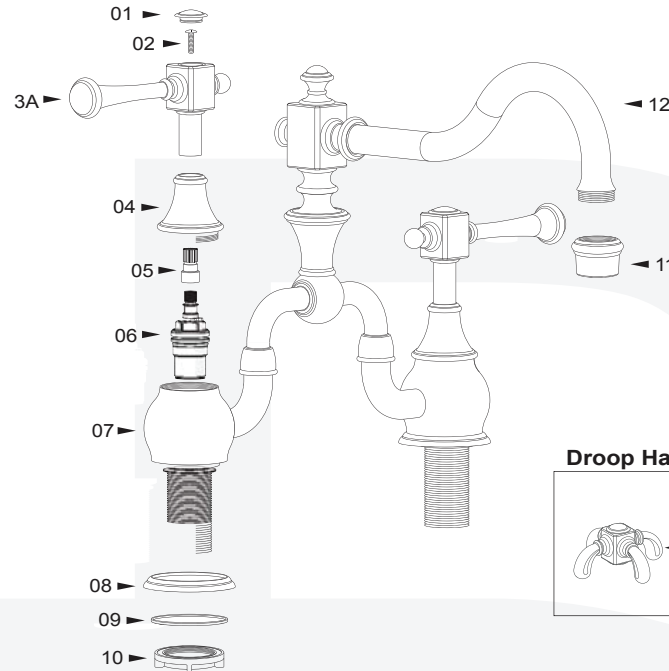

Platinum Collection

MOBKxxNNL / MOBKxxNDX Bridge Style Kitchen Faucet

- MONARCH bridge style KITCHEN FAUCET
- Ceramic disc cartridges
- Brass Droop handles
- Solid brass construction
- No side sprayer available
- *Available in all Huntington Brass special finishes
- California AB1953 compliant

Break Down

#	Parts	Qty
01	Handle cap	2
02	Handle set screw	2
3A	Level handle	2
3B	Droop handle	2
04	Retaining nuts	2
05	Handle adaptor	2
06	Cartridge	2
07	Housing, cartridge	2
08	Spout base ring	2
09	Rubber Washer	2
10	Wing Nut	2
11	Aerator	1
12	Spout assembly	1