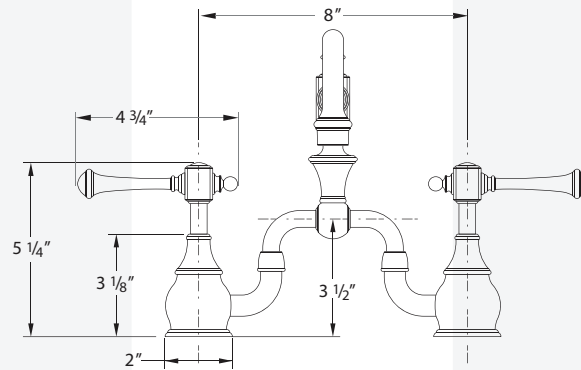

11100 Dana Circle Cypress, CA 90630
Tel : 800-888-6604 | Fax : 888-455-5007
www.huntingtonbrass.com