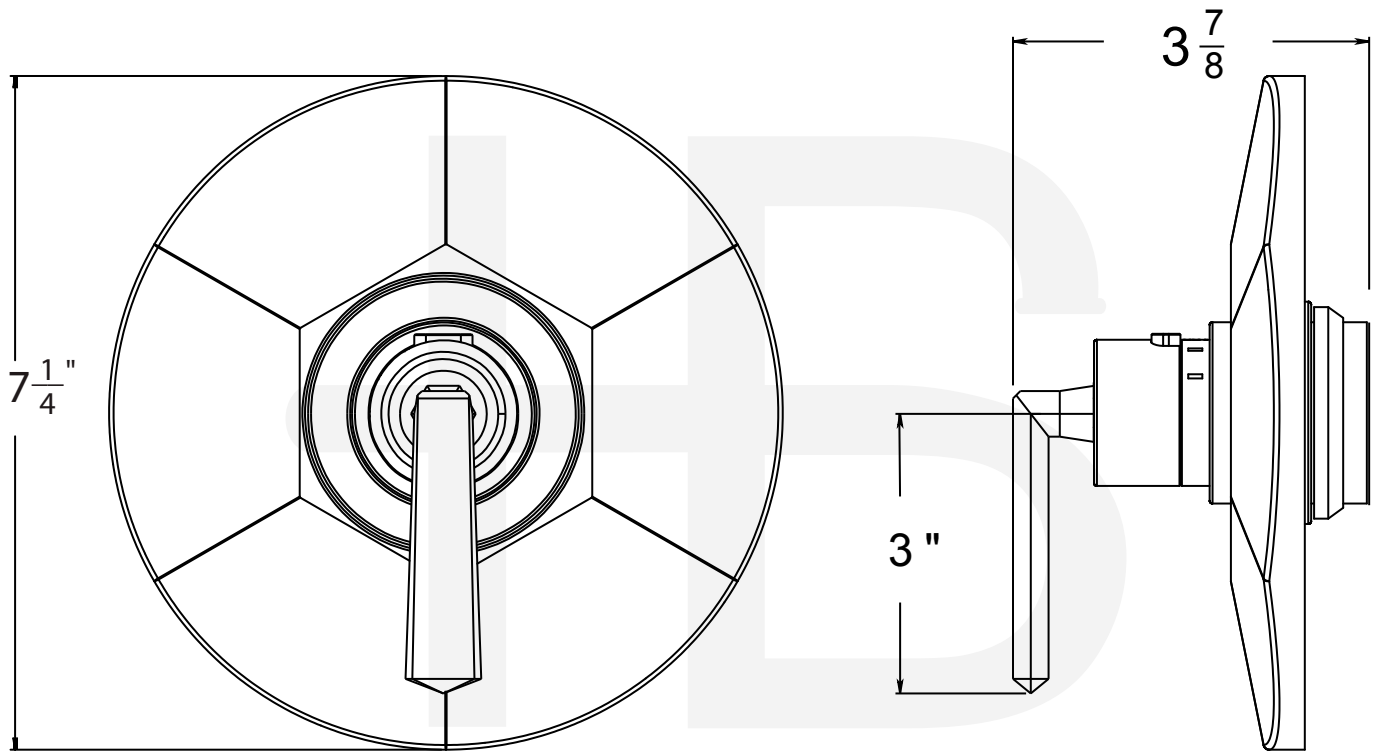

Thermostatic Trim

Description

- Trim for PL8950 valve
- lever handle and hex face plate
- PL8950 Valve sold separately.
- Not available in antique special finishes.

MM8950-xx

BREAK DOWN Component Parts List

NO.	Part No	Qty
01	HANDLE	1
02	TEMPERATURE CONTROL	1
03	TEMPERATURE STOP	1
04	RING	1
05	VALVE ADAPTER	1
06	SLEEVE	1
07	FACE PLATE RING	1
08	FACE PLATE	1

MM8950-xx

Specifications

11100 Dana Circle Cypress, CA 90630
Tel : 800-888-6604 | Fax : 888-455-5007
www.huntingtonbrass.com