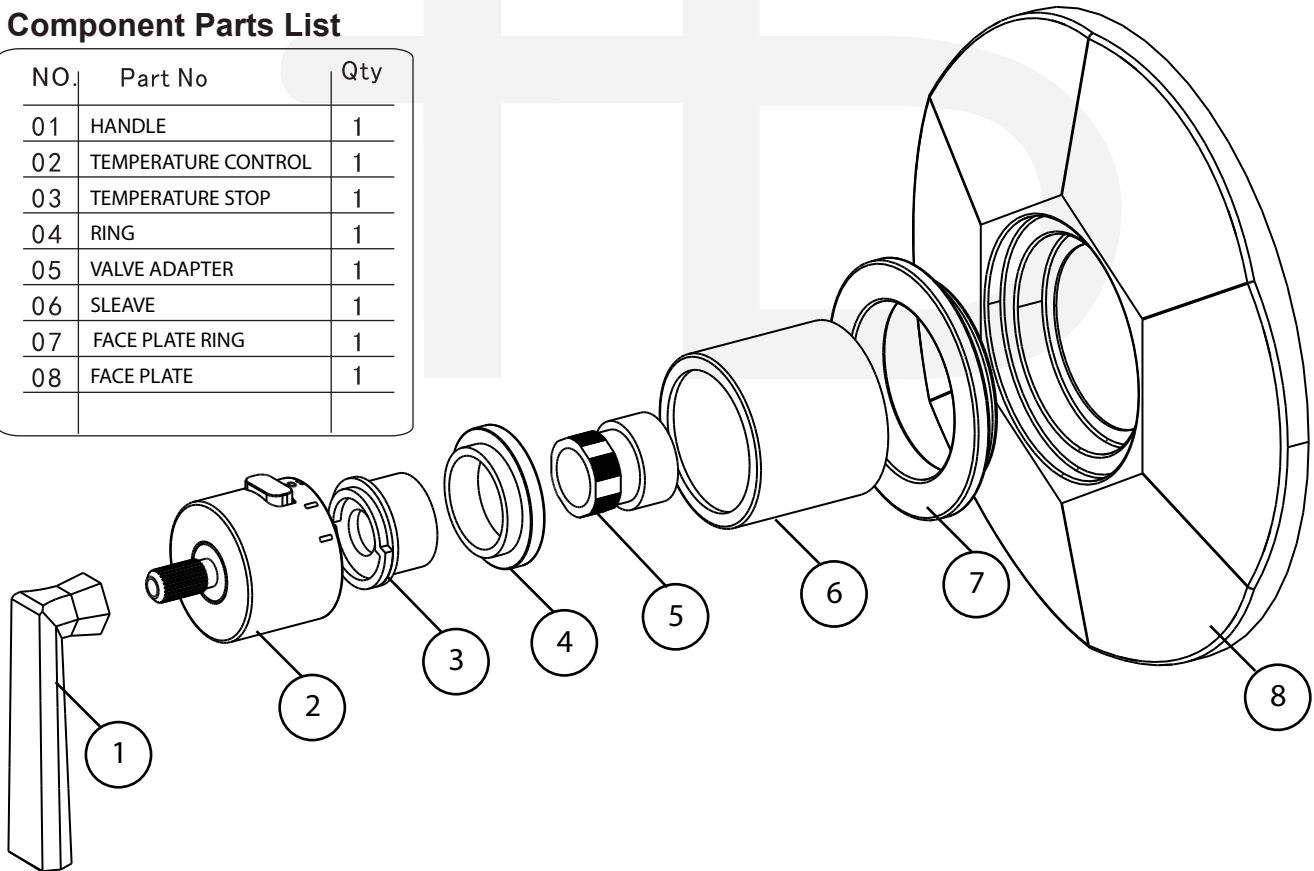

Thermostatic Trim

Description

- Trim for PL8950 valve
- lever handle and hex face plate
- PL8950 Valve sold separately.
- Not available in antique special finishes.

MM8950-xx

BREAK DOWN Component Parts List

NO.	Part No	Qty
01	HANDLE	1
02	TEMPERATURE CONTROL	1
03	TEMPERATURE STOP	1
04	RING	1
05	VALVE ADAPTER	1
06	SLEEVE	1
07	FACE PLATE RING	1
08	FACE PLATE	1

MM8950-xx

Specifications

11100 Dana Circle Cypress, CA 90630
Tel : 800-888-6604 | Fax : 888-455-5007
www.huntingtonbrass.com