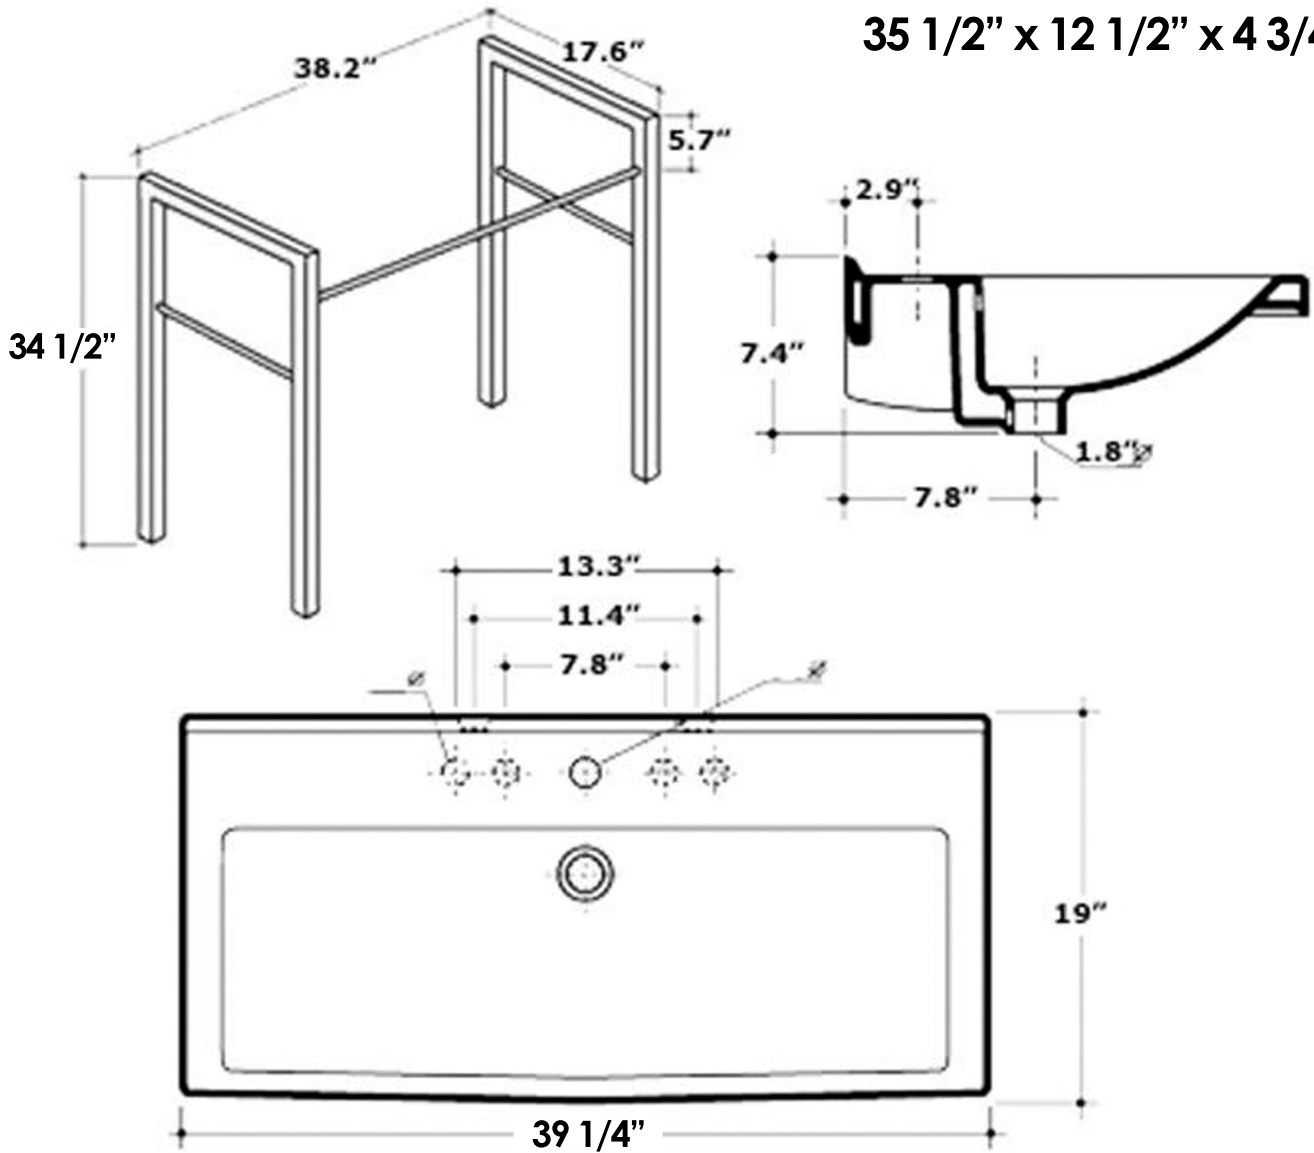

LU030-LUA7

**Inside Dimensions:
35 1/2" x 12 1/2" x 4 3/4"**

LIVE WITH STYLE!