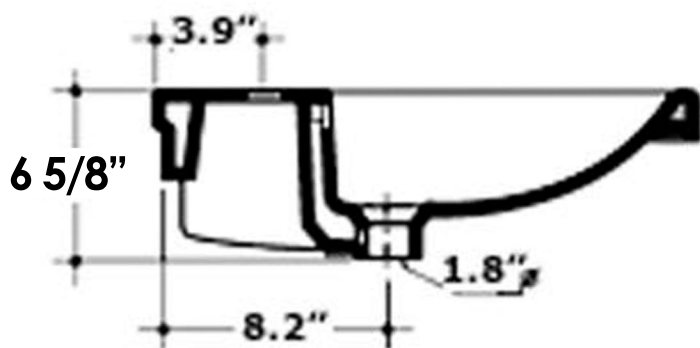

LU010

Inside Dimensions:
23" x 12 1/2" x 4 1/2"

LIVE WITH STYLE!