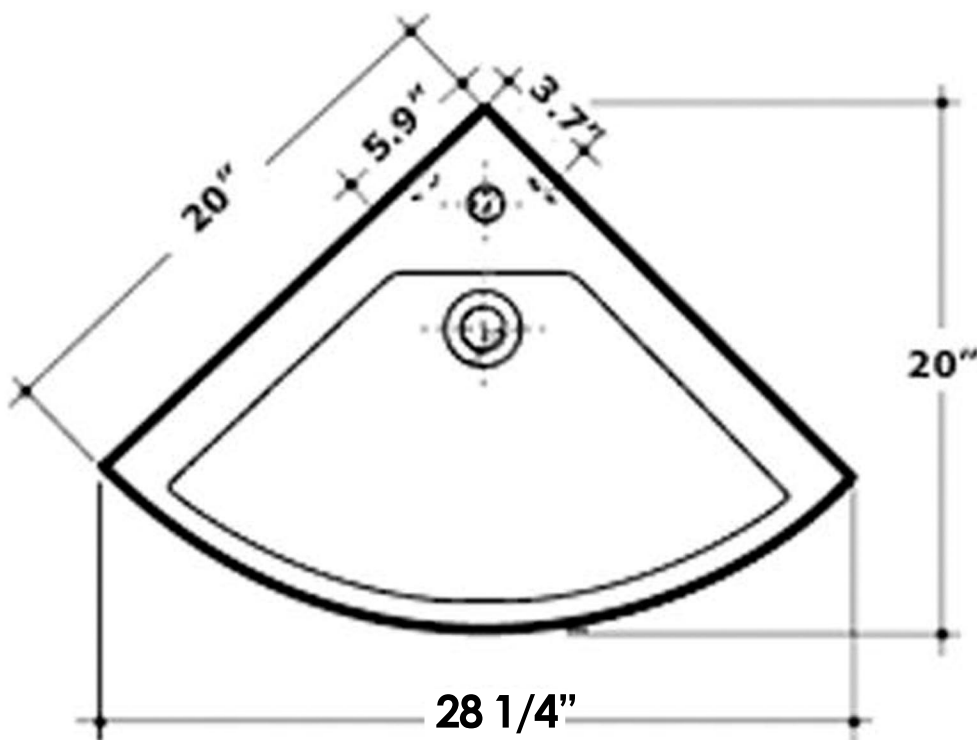

LU010

Inside Dimensions:
23" x 12 1/2" x 4 1/2"

LIVE WITH STYLE!