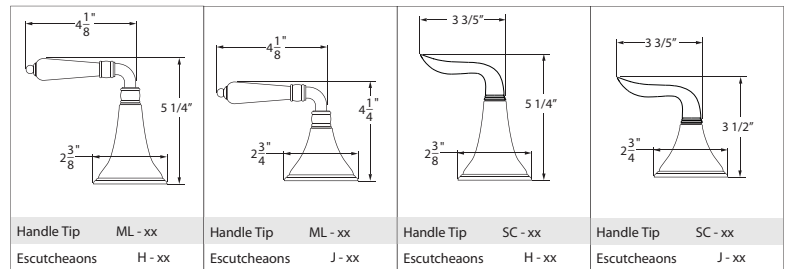

Colors / Finishes

01 - Chrome	29 - Polished Nickel
12 - Satin Nickel	70 - Polished Brass (PVD)
20 - Antique Bronze	71 - Polished Nickel (PVD)
21 - Antique Brass	72 - Satin Nickel (PVD)
22 - Antique nickel	73 - Satin Brass (PVD)
23 - Antique Copper	
24 - Satin Copper	
27 - Matte Nickel	
28 - ORB	

Handle option: HML

Handle option: JML

Handle option: HSC

Handle option: JSC