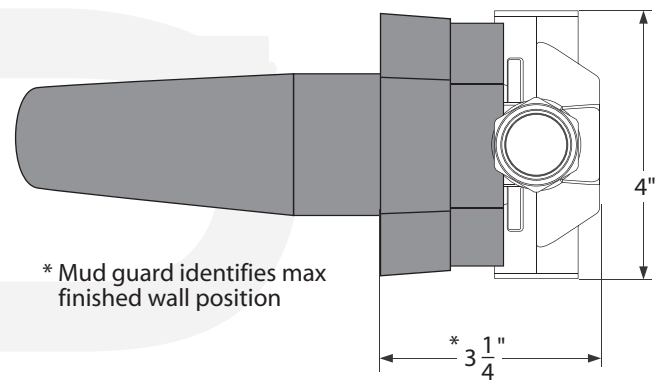

JWTHxxPK2 - Deluxe Thermostatic package

Description

- Shower arm - (1506-xx)
- Brass Construction.
- Shower head - (138-Axx)
- 2.0 GPM ASME Compliant
- 1/2" IPS Conection
- Handle trim (2) - (JMLxx)
- Brass Construction.
- Stop valves (2) - (PL2000W)
- 3/4" Fittings
- Ceramic disc cartridge.
- Valve trim - (ML8950-xx)
- Brass lever handle
- Square forged brass face plate
- Thermostatic valve - (PL8950-00)
- Super high flow 3/4" Thermostatic valve body
- Complies w/ ASSE 1016 standard
- Flow Rate : 20 GPM
- Made in ITALY
- IAPMO listed and approved UPC
- Handshower (114-xx)
- Brass Construction.
- Dual check valve.
- 2.0 GPM ASME Compliant
- Wall Bracket (PL701-xx)
- Brass swivel wall bracket
- Ball joint.
- Hose (940-xx)
- 59" Metal Hose.
- Spiral Construction.
- Cone nut with o-ring.
- Supply Elbow (973R-xx)
- 1/2" NPT Connection to wall.
- Standard 1/2" IPS hose connection.
- Solid Brass construction.

Shower arm 1506-xx

Shower head 138-Axx

Jewel Lever handle

Face Plate PL9962-xx

Thermostatic Valve PL8950

Handle Trim JMLxx

Stop Valve PL2000W

Item Number	Type	Date
JWTHxxPK2	Deluxe Thermostatic Package	4/18/2011