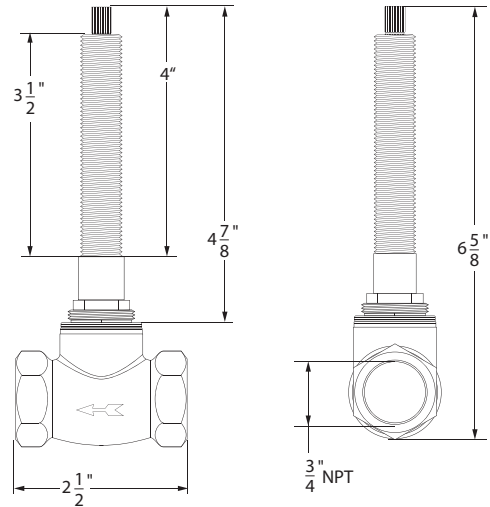

JWTHxxPK2 - Deluxe Thermostatic package

Description

- Shower arm - (1506-xx)
- Brass Construction.
- Shower head - (138-Axx)
- 2.0 GPM ASME Compliant
- 1/2" IPS Conection
- Handle trim (2) - (JMLxx)
- Brass Construction.
- Stop valves (2) - (PL2000W)
- 3/4" Fittings
- Ceramic disc cartridge.
- Valve trim - (ML8950-xx)
- Brass lever handle
- Square forged brass face plate
- Thermostatic valve - (PL8950-00)
- Super high flow 3/4" Thermostatic valve body
- Complies w/ ASSE 1016 standard
- Flow Rate : 20 GPM
- Made in ITALY
- IAPMO listed and approved UPC
- Handshower (114-xx)
- Brass Construction.
- Dual check valve.
- 2.0 GPM ASME Compliant
- Wall Bracket (PL701-xx)
- Brass swivel wall bracket
- Ball joint.
- Hose (940-xx)
- 59" Metal Hose.
- Spiral Construction.
- Cone nut with o-ring.
- Supply Elbow (973R-xx)
- 1/2" NPT Connection to wall.
- Standard 1/2" IPS hose connection.
- Solid Brass construction.

- 01 - Chrome
- 20 - Antique Bronze
- 72 - PVD Satin Nickel
- xx - Special Finish (Please reference the Platinum Catalog)

**BREAK DOWN
Component Parts List**

NO.	Part No	Qty
01	1506-XX	1
02	138-AXX	1
03	JML-XX	2
04	ML8950-XX	1
05	973R-XX	1
06	940-XX	1
07	PL701-XX	1
08	114-XX	1
09	PL2000W	2
10	PL8950-00	1

Shower arm 1506-xx

Shower head 138-Axx

Jewel Lever handle

Face Plate PL9962-xx

Thermostatic Valve PL8950

Handle Trim JMLxx

Stop Valve PL2000W

Item Number	Type	Date
JWTHxxPK2	Deluxe Thermostatic Package	4/18/2011

Supply Elbow 973R-xx

Wall Bracket PL701-xx

Handshower 114-XX

Hose 940-XX

Item Number	Type	Date
JWTHxxPK2	Deluxe Thermostatic Package	4/18/2011