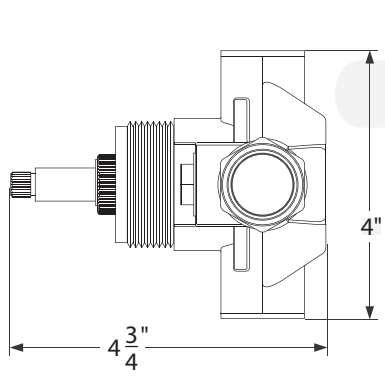

JWTHxxPK2 - Deluxe Thermostatic package

Description

- Shower arm - (1506-xx)
- Brass Construction.
- Shower head - (138-Axx)
- 2.0 GPM ASME Compliant
- 1/2" IPS Conection
- Handle trim (2) - (JMLxx)
- Brass Construction.
- Stop valves (2) - (PL2000W)
- 3/4" Fittings
- Ceramic disc cartridge.
- Valve trim - (ML8950-xx)
- Brass lever handle
- Square forged brass face plate
- Thermostatic valve - (PL8950-00)
- Super high flow 3/4" Thermostatic valve body
- Complies w/ ASSE 1016 standard
- Flow Rate : 20 GPM
- Made in ITALY
- IAPMO listed and approved UPC
- Handshower (114-xx)
- Brass Construction.
- Dual check valve.
- 2.0 GPM ASME Compliant
- Wall Bracket (PL701-xx)
- Brass swivel wall bracket
- Ball joint.
- Hose (940-xx)
- 59" Metal Hose.
- Spiral Construction.
- Cone nut with o-ring.
- Supply Elbow (973R-xx)
- 1/2" NPT Connection to wall.
- Standard 1/2" IPS hose connection.
- Solid Brass construction.

- 01 - Chrome
- 20 - Antique Bronze
- 72 - PVD Satin Nickel
- xx - Special Finish (Please reference the Platinum Catalog)

**BREAK DOWN
Component Parts List**

NO.	Part No	Qty
01	1506-XX	1
02	138-AXX	1
03	JML-XX	2
04	ML8950-XX	1
05	973R-XX	1
06	940-XX	1
07	PL701-XX	1
08	114-XX	1
09	PL2000W	2
10	PL8950-00	1

Shower arm 1506-xx

Shower head 138-Axx

Jewel Lever handle

Face Plate PL9962-xx

Thermostatic Valve PL8950

Handle Trim JMLxx

Stop Valve PL2000W

Item Number	Type	Date
JWTHxxPK2	Deluxe Thermostatic Package	4/18/2011

Supply Elbow 973R-xx

Wall Bracket PL701-xx

Handshower 114-XX

Hose 940-XX

Item Number	Type	Date
JWTHxxPK2	Deluxe Thermostatic Package	4/18/2011