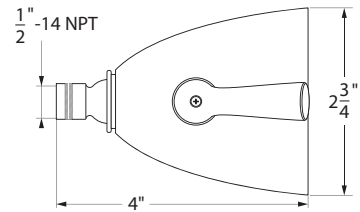

JWTHxxPK2 - Deluxe Thermostatic package

Description

- Shower arm - (1506-xx)
- Brass Construction.
- Shower head - (138-Axx)
- 2.0 GPM ASME Compliant
- 1/2" IPS Conection
- Handle trim (2) - (JMLxx)
- Brass Construction.
- Stop valves (2) - (PL2000W)
- 3/4" Fittings
- Ceramic disc cartridge.
- Valve trim - (ML8950-xx)
- Brass lever handle
- Square forged brass face plate
- Thermostatic valve - (PL8950-00)
- Super high flow 3/4" Thermostatic valve body
- Complies w/ ASSE 1016 standard
- Flow Rate : 20 GPM
- Made in ITALY
- IAPMO listed and approved UPC
- Handshower (114-xx)
- Brass Construction.
- Dual check valve.
- 2.0 GPM ASME Compliant
- Wall Bracket (PL701-xx)
- Brass swivel wall bracket
- Ball joint.
- Hose (940-xx)
- 59" Metal Hose.
- Spiral Construction.
- Cone nut with o-ring.
- Supply Elbow (973R-xx)
- 1/2" NPT Connection to wall.
- Standard 1/2" IPS hose connection.
- Solid Brass construction.

- 01 - Chrome
- 20 - Antique Bronze
- 72 - PVD Satin Nickel
- xx - Special Finish (Please reference the Platinum Catalog)

**BREAK DOWN
Component Parts List**

NO.	Part No	Qty
01	1506-XX	1
02	138-AXX	1
03	JML-XX	2
04	ML8950-XX	1
05	973R-XX	1
06	940-XX	1
07	PL701-XX	1
08	114-XX	1
09	PL2000W	2
10	PL8950-00	1

Shower arm 1506-xx

Shower head 138-Axx

Jewel Lever handle

Face Plate PL9962-xx

Thermostatic Valve PL8950

Handle Trim JMLxx

Stop Valve PL2000W

Item Number	Type	Date
JWTHxxPK2	Deluxe Thermostatic Package	4/18/2011