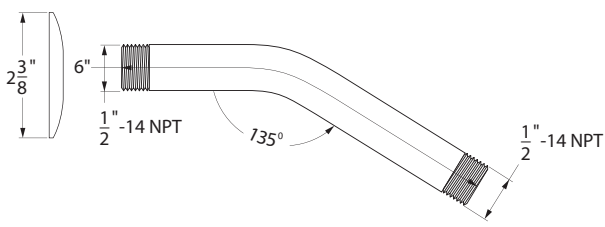

JWTHxxPK2 - Deluxe Thermostatic package

Description

- Shower arm - (1506-xx)
- Brass Construction.
- Shower head - (138-Axx)
- 2.0 GPM ASME Compliant
- 1/2" IPS Conection
- Handle trim (2) - (JMLxx)
- Brass Construction.
- Stop valves (2) - (PL2000W)
- 3/4" Fittings
- Ceramic disc cartridge.
- Valve trim - (ML8950-xx)
- Brass lever handle
- Square forged brass face plate
- Thermostatic valve - (PL8950-00)
- Super high flow 3/4" Thermostatic valve body
- Complies w/ ASSE 1016 standard
- Flow Rate : 20 GPM
- Made in ITALY
- IAPMO listed and approved UPC
- Handshower (114-xx)
- Brass Construction.
- Dual check valve.
- 2.0 GPM ASME Compliant
- Wall Bracket (PL701-xx)
- Brass swivel wall bracket
- Ball joint.
- Hose (940-xx)
- 59" Metal Hose.
- Spiral Construction.
- Cone nut with o-ring.
- Supply Elbow (973R-xx)
- 1/2" NPT Connection to wall.
- Standard 1/2" IPS hose connection.
- Solid Brass construction.

• JWTHxxPK2

Standards

- Complies with IAPMO cUPC
- Complies with ASSE 1016
- ADA Accessibility Guidelines for Buildings and Facilities - 4.27.4 Controls and Mechanisms (lever handle only)

Colors / Finishes

- 01 - Chrome
- 20 - Antique Bronze
- 72 - PVD Satin Nickel
- xx - Special Finish (Please reference the Platinum Catalog)

**BREAK DOWN
Component Parts List**

NO.	Part No	Qty
01	1506-XX	1
02	138-AXX	1
03	JML-XX	2
04	ML8950-XX	1
05	973R-XX	1
06	940-XX	1
07	PL701-XX	1
08	114-XX	1
09	PL2000W	2
10	PL8950-00	1

Shower arm 1506-xx

Shower head 138-Axx

Jewel Lever handle

Face Plate PL9962-xx

Thermostatic Valve PL8950

Handle Trim JMLxx

Stop Valve PL2000W

Item Number	Type	Date
JWTHxxPK2	Deluxe Thermostatic Package	4/18/2011