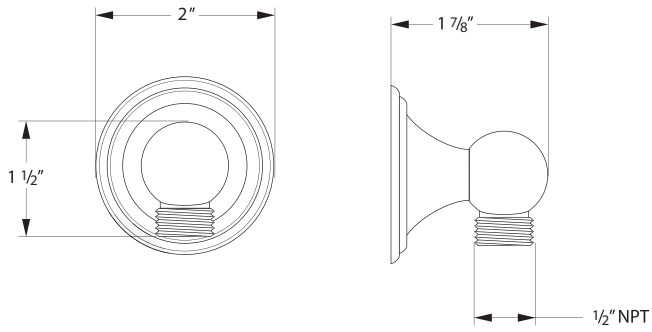

JWTHxxPK2 - Deluxe Thermostatic package

Description

- Shower arm - (1506-xx)
- Brass Construction.
- Shower head - (138-Axx)
- 2.0 GPM ASME Compliant
- 1/2" IPS Conection
- Handle trim (2) - (JMLxx)
- Brass Construction.
- Stop valves (2) - (PL2000W)
- 3/4" Fittings
- Ceramic disc cartridge.
- Valve trim - (ML8950-xx)
- Brass lever handle
- Square forged brass face plate
- Thermostatic valve - (PL8950-00)
- Super high flow 3/4" Thermostatic valve body
- Complies w/ ASSE 1016 standard
- Flow Rate : 20 GPM
- Made in ITALY
- IAPMO listed and approved UPC
- Handshower (114-xx)
- Brass Construction.
- Dual check valve.
- 2.0 GPM ASME Compliant
- Wall Bracket (PL701-xx)
- Brass swivel wall bracket
- Ball joint.
- Hose (940-xx)
- 59" Metal Hose.
- Spiral Construction.
- Cone nut with o-ring.
- Supply Elbow (973R-xx)
- 1/2" NPT Connection to wall.
- Standard 1/2" IPS hose connection.
- Solid Brass construction.

Shower arm 1506-xx

Shower head 138-Axx

Jewel Lever handle

Face Plate PL9962-xx

Thermostatic Valve PL8950

Handle Trim JMLxx

Stop Valve PL2000W

Item Number	Type	Date
JWTHxxPK2	Deluxe Thermostatic Package	4/18/2011

Supply Elbow 973R-xx

Wall Bracket PL701-xx

Handshower 114-XX

Hose 940-XX

Item Number	Type	Date
JWTHxxPK2	Deluxe Thermostatic Package	4/18/2011