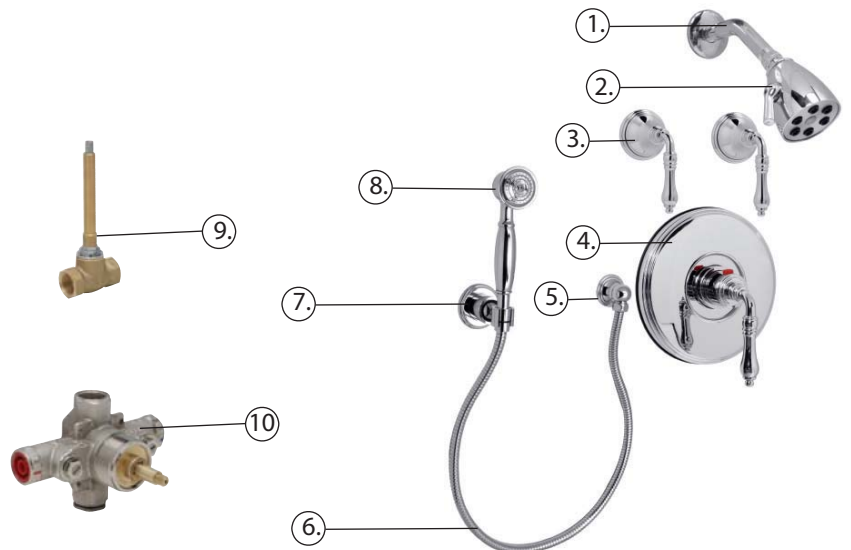

JWTHxxPK2 - Deluxe Thermostatic package

Description

- Shower arm - (1506-xx)
- Brass Construction.
- Shower head - (138-Axx)
- 2.0 GPM ASME Compliant
- 1/2" IPS Conection
- Handle trim (2) - (JMLxx)
- Brass Construction.
- Stop valves (2) - (PL2000W)
- 3/4" Fittings
- Ceramic disc cartridge.
- Valve trim - (ML8950-xx)
- Brass lever handle
- Square forged brass face plate
- Thermostatic valve - (PL8950-00)
- Super high flow 3/4" Thermostatic valve body
- Complies w/ ASSE 1016 standard
- Flow Rate : 20 GPM
- Made in ITALY
- IAPMO listed and approved UPC
- Handshower (114-xx)
- Brass Construction.
- Dual check valve.
- 2.0 GPM ASME Compliant
- Wall Bracket (PL701-xx)
- Brass swivel wall bracket
- Ball joint.
- Hose (940-xx)
- 59" Metal Hose.
- Spiral Construction.
- Cone nut with o-ring.
- Supply Elbow (973R-xx)
- 1/2" NPT Connection to wall.
- Standard 1/2" IPS hose connection.
- Solid Brass construction.

• JWTHxxPK2

Standards

- Complies with IAPMO cUPC
- Complies with ASSE 1016
- ADA Accessibility Guidelines for Buildings and Facilities - 4.27.4 Controls and Mechanisms (lever handle only)

Colors / Finishes

- 01 - Chrome
- 20 - Antique Bronze
- 72 - PVD Satin Nickel
- xx - Special Finish (Please reference the Platinum Catalog)

**BREAK DOWN
Component Parts List**

NO.	Part No	Qty
01	1506-XX	1
02	138-AXX	1
03	JML-XX	2
04	ML8950-XX	1
05	973R-XX	1
06	940-XX	1
07	PL701-XX	1
08	114-XX	1
09	PL2000W	2
10	PL8950-00	1

Shower arm 1506-xx

Shower head 138-Axx

Jewel Lever handle

Face Plate PL9962-xx

Thermostatic Valve PL8950

Handle Trim JMLxx

Stop Valve PL2000W

Item Number	Type	Date
JWTHxxPK2	Deluxe Thermostatic Package	4/18/2011