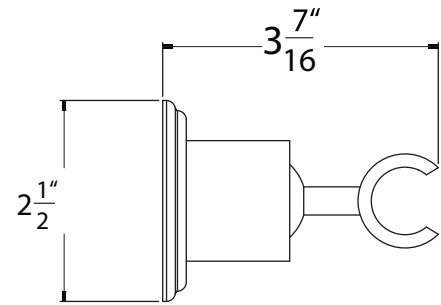

Wall Bracket PL701-xx