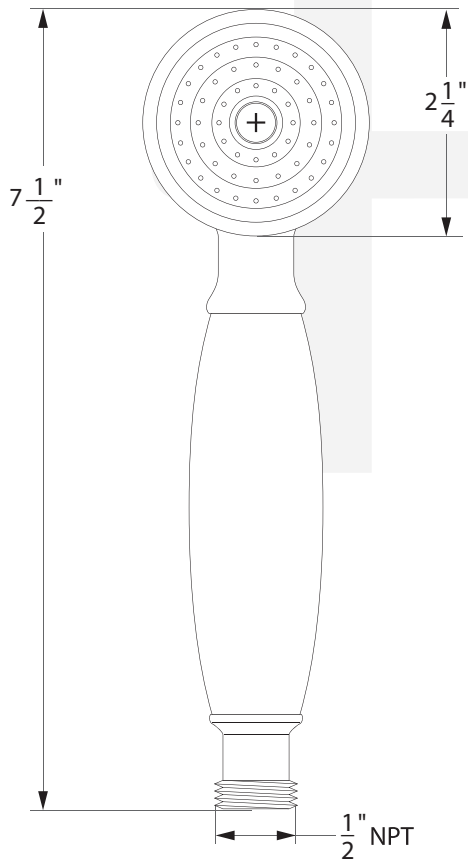

Handshower 114-XX