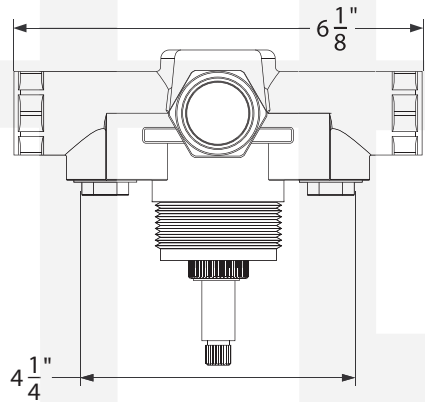

JWTHxxPK2 - Deluxe Thermostatic package

Description

- Shower arm - (1506-xx)
- Brass Construction.
- Shower head - (138-Axx)
- 2.0 GPM ASME Compliant
- 1/2" IPS Conection
- Handle trim (2) - (JMLxx)
- Brass Construction.
- Stop valves (2) - (PL2000W)
- 3/4" Fittings
- Ceramic disc cartridge.
- Valve trim - (ML8950-xx)
- Brass lever handle
- Square forged brass face plate
- Thermostatic valve - (PL8950-00)
- Super high flow 3/4" Thermostatic valve body
- Complies w/ ASSE 1016 standard
- Flow Rate : 20 GPM
- Made in ITALY
- IAPMO listed and approved UPC
- Handshower (114-xx)
- Brass Construction.
- Dual check valve.
- 2.0 GPM ASME Compliant
- Wall Bracket (PL701-xx)
- Brass swivel wall bracket
- Ball joint.
- Hose (940-xx)
- 59" Metal Hose.
- Spiral Construction.
- Cone nut with o-ring.
- Supply Elbow (973R-xx)
- 1/2" NPT Connection to wall.
- Standard 1/2" IPS hose connection.
- Solid Brass construction.

- 01 - Chrome
- 20 - Antique Bronze
- 72 - PVD Satin Nickel
- xx - Special Finish (Please reference the Platinum Catalog)

**BREAK DOWN
Component Parts List**

NO.	Part No	Qty
01	1506-XX	1
02	138-AXX	1
03	JML-XX	2
04	ML8950-XX	1
05	973R-XX	1
06	940-XX	1
07	PL701-XX	1
08	114-XX	1
09	PL2000W	2
10	PL8950-00	1

Shower arm 1506-xx

Shower head 138-Axx

Jewel Lever handle

Face Plate PL9962-xx

Thermostatic Valve PL8950

Handle Trim JMLxx

Stop Valve PL2000W

Item Number	Type	Date
JWTHxxPK2	Deluxe Thermostatic Package	4/18/2011

Supply Elbow 973R-xx

Wall Bracket PL701-xx

Handshower 114-XX

Hose 940-XX

Item Number	Type	Date
JWTHxxPK2	Deluxe Thermostatic Package	4/18/2011