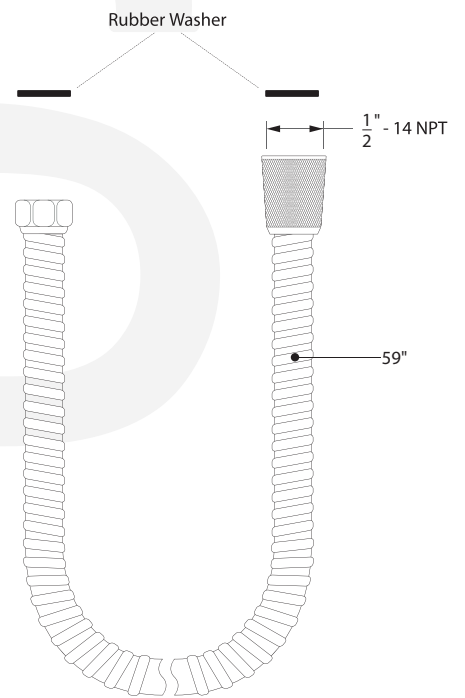

JWTHxxPK2 - Deluxe Thermostatic package

Description

- Shower arm - (1506-xx)
- Brass Construction.
- Shower head - (138-Axx)
- 2.0 GPM ASME Compliant
- 1/2" IPS Conection
- Handle trim (2) - (JMLxx)
- Brass Construction.
- Stop valves (2) - (PL2000W)
- 3/4" Fittings
- Ceramic disc cartridge.
- Valve trim - (ML8950-xx)
- Brass lever handle
- Square forged brass face plate
- Thermostatic valve - (PL8950-00)
- Super high flow 3/4" Thermostatic valve body
- Complies w/ ASSE 1016 standard
- Flow Rate : 20 GPM
- Made in ITALY
- IAPMO listed and approved UPC
- Handshower (114-xx)
- Brass Construction.
- Dual check valve.
- 2.0 GPM ASME Compliant
- Wall Bracket (PL701-xx)
- Brass swivel wall bracket
- Ball joint.
- Hose (940-xx)
- 59" Metal Hose.
- Spiral Construction.
- Cone nut with o-ring.
- Supply Elbow (973R-xx)
- 1/2" NPT Connection to wall.
- Standard 1/2" IPS hose connection.
- Solid Brass construction.

- 01 - Chrome
- 20 - Antique Bronze
- 72 - PVD Satin Nickel
- xx - Special Finish (Please reference the Platinum Catalog)

**BREAK DOWN
Component Parts List**

NO.	Part No	Qty
01	1506-XX	1
02	138-AXX	1
03	JML-XX	2
04	ML8950-XX	1
05	973R-XX	1
06	940-XX	1
07	PL701-XX	1
08	114-XX	1
09	PL2000W	2
10	PL8950-00	1

Shower arm 1506-xx

Shower head 138-Axx

Jewel Lever handle

Face Plate PL9962-xx

Thermostatic Valve PL8950

Handle Trim JMLxx

Stop Valve PL2000W

Item Number	Type	Date
JWTHxxPK2	Deluxe Thermostatic Package	4/18/2011

Supply Elbow 973R-xx

Wall Bracket PL701-xx

Handshower 114-XX

Hose 940-XX

Item Number	Type	Date
JWTHxxPK2	Deluxe Thermostatic Package	4/18/2011