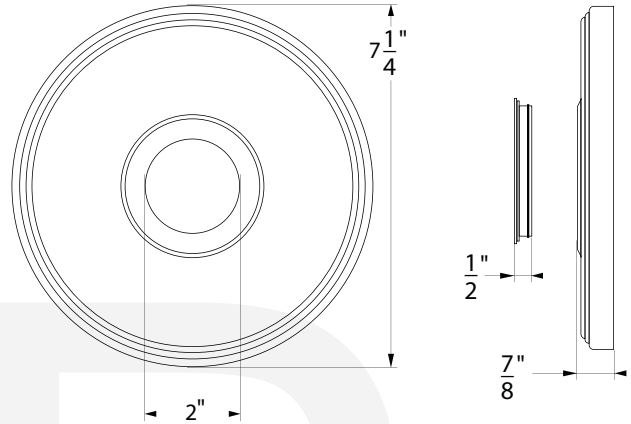

JWTHxxPK2 - Deluxe Thermostatic package

Description

- Shower arm - (1506-xx)
- Brass Construction.
- Shower head - (138-Axx)
- 2.0 GPM ASME Compliant
- 1/2" IPS Conection
- Handle trim (2) - (JMLxx)
- Brass Construction.
- Stop valves (2) - (PL2000W)
- 3/4" Fittings
- Ceramic disc cartridge.
- Valve trim - (ML8950-xx)
- Brass lever handle
- Square forged brass face plate
- Thermostatic valve - (PL8950-00)
- Super high flow 3/4" Thermostatic valve body
- Complies w/ ASSE 1016 standard
- Flow Rate : 20 GPM
- Made in ITALY
- IAPMO listed and approved UPC
- Handshower (114-xx)
- Brass Construction.
- Dual check valve.
- 2.0 GPM ASME Compliant
- Wall Bracket (PL701-xx)
- Brass swivel wall bracket
- Ball joint.
- Hose (940-xx)
- 59" Metal Hose.
- Spiral Construction.
- Cone nut with o-ring.
- Supply Elbow (973R-xx)
- 1/2" NPT Connection to wall.
- Standard 1/2" IPS hose connection.
- Solid Brass construction.

- 01 - Chrome
- 20 - Antique Bronze
- 72 - PVD Satin Nickel
- xx - Special Finish (Please reference the Platinum Catalog)

**BREAK DOWN
Component Parts List**

NO.	Part No	Qty
01	1506-XX	1
02	138-AXX	1
03	JML-XX	2
04	ML8950-XX	1
05	973R-XX	1
06	940-XX	1
07	PL701-XX	1
08	114-XX	1
09	PL2000W	2
10	PL8950-00	1

Shower arm 1506-xx

Shower head 138-Axx

Jewel Lever handle

Face Plate PL9962-xx

Thermostatic Valve PL8950

Handle Trim JMLxx

Stop Valve PL2000W

Item Number	Type	Date
JWTHxxPK2	Deluxe Thermostatic Package	4/18/2011