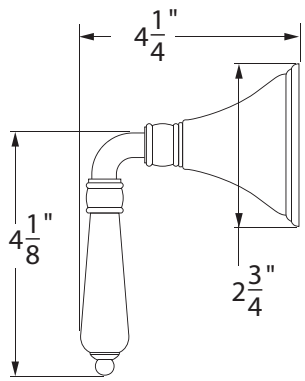

JWTHxxPK2 - Deluxe Thermostatic package

Description

- Shower arm - (1506-xx)
- Brass Construction.
- Shower head - (138-Axx)
- 2.0 GPM ASME Compliant
- 1/2" IPS Conection
- Handle trim (2) - (JMLxx)
- Brass Construction.
- Stop valves (2) - (PL2000W)
- 3/4" Fittings
- Ceramic disc cartridge.
- Valve trim - (ML8950-xx)
- Brass lever handle
- Square forged brass face plate
- Thermostatic valve - (PL8950-00)
- Super high flow 3/4" Thermostatic valve body
- Complies w/ ASSE 1016 standard
- Flow Rate : 20 GPM
- Made in ITALY
- IAPMO listed and approved UPC
- Handshower (114-xx)
- Brass Construction.
- Dual check valve.
- 2.0 GPM ASME Compliant
- Wall Bracket (PL701-xx)
- Brass swivel wall bracket
- Ball joint.
- Hose (940-xx)
- 59" Metal Hose.
- Spiral Construction.
- Cone nut with o-ring.
- Supply Elbow (973R-xx)
- 1/2" NPT Connection to wall.
- Standard 1/2" IPS hose connection.
- Solid Brass construction.

- 01 - Chrome
- 20 - Antique Bronze
- 72 - PVD Satin Nickel
- xx - Special Finish (Please reference the Platinum Catalog)

**BREAK DOWN
Component Parts List**

NO.	Part No	Qty
01	1506-XX	1
02	138-AXX	1
03	JML-XX	2
04	ML8950-XX	1
05	973R-XX	1
06	940-XX	1
07	PL701-XX	1
08	114-XX	1
09	PL2000W	2
10	PL8950-00	1

Shower arm 1506-xx

Shower head 138-Axx

Jewel Lever handle

Face Plate PL9962-xx

Thermostatic Valve PL8950

Handle Trim JMLxx

Stop Valve PL2000W

Item Number	Type	Date
JWTHxxPK2	Deluxe Thermostatic Package	4/18/2011

Supply Elbow 973R-xx

Wall Bracket PL701-xx

Handshower 114-XX

Hose 940-XX

Item Number	Type	Date
JWTHxxPK2	Deluxe Thermostatic Package	4/18/2011