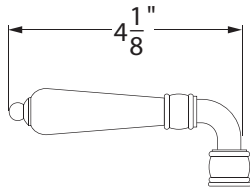

Jewel Lever handle