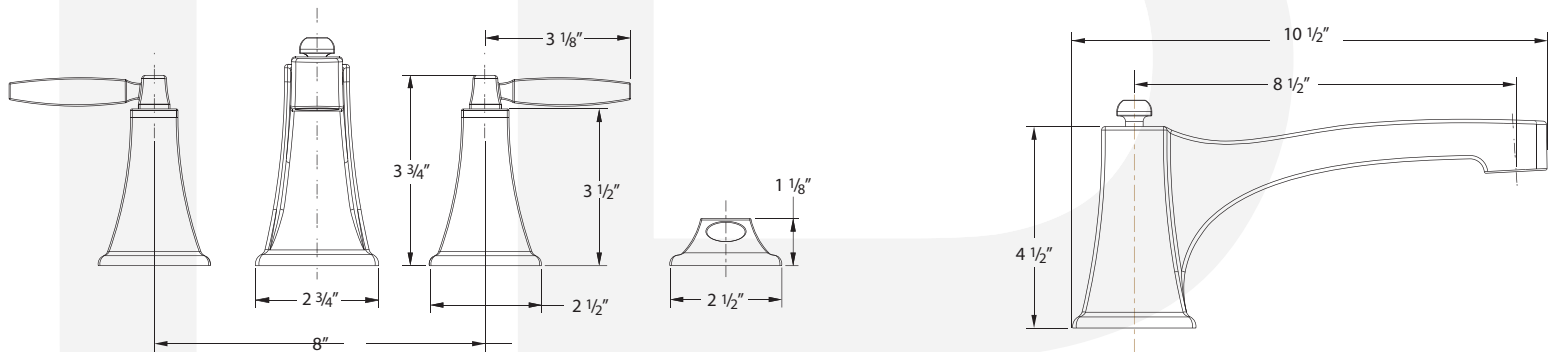

Tips for Successful Installations

- Use joint compound or Teflon® tape on all threaded connections to prevent leaks.
- Use a soft cloth to protect the faucet's finish when using a wrench, pliers or other tools that could scratch the faucet.
- Tighten all hose connections by hand. Do not over tighten.
- Before turning main water supply back on, open several faucets around the house to prevent pressure from building up. Remove aerator from faucet before turning on water. Flush drain for several minutes before replacing aerator. DO NOT use joint compound or Teflon® tape to reconnect aerator.
- If you experience problems with the installation consult a professional plumber.

Help Info? Please call Toll-FREE customer service line at 1-800-888-6604 for additional assistance service.

Requiere asistencia? Favor de llamar a nuestro servicio a clientes sin costo al 1-800-888-6604 para asistencia adicional o servicio.

11100 Dana Circle Cypress, CA 90630
Tel : 800-888-6604 | Fax : 888-455-5007
www.huntingtonbrass.com