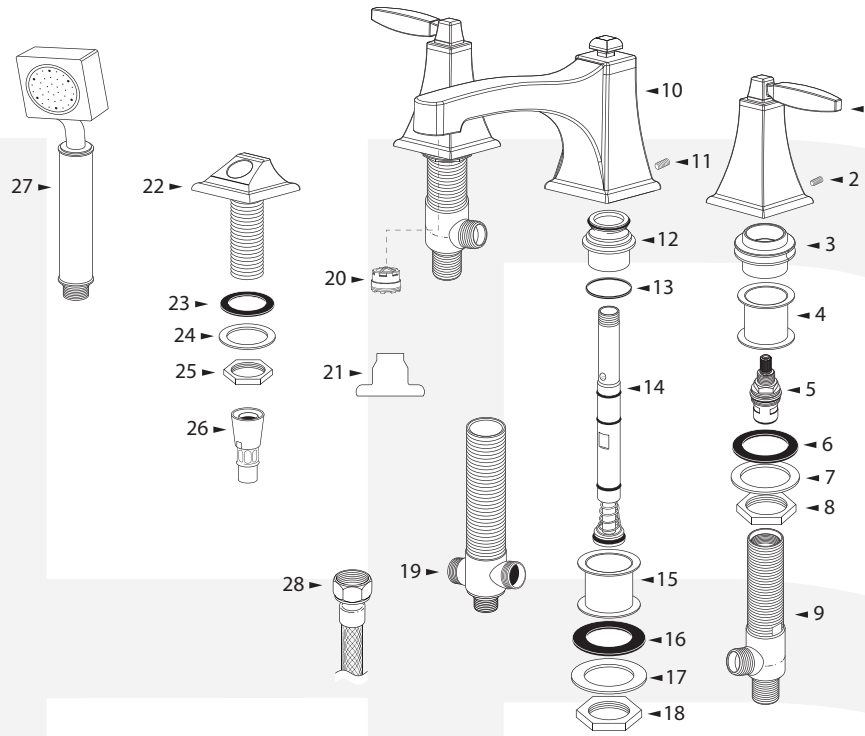

INRDxxIII Roman Tub Filler 4pc Roman Tub Filler (W/ build-in diverter)

#	Parts	Qty
01	Handle & Escutcheon	2
02	Escutcheon set screw	2
03	Escutcheon adaptor	2
04	Spacer Ring	2
05	Cartridge (hot & cold)	2
06	Rubber washer	2
07	Metal washer	2
08	Rubber washer	2
09	Valve boy	2
10	Spout	1
11	Spout set screw	1
12	Spout adaptor	1
13	Spout adaptor washer	1
14	Spout inner stem	1
15	Spacer Ring	1
16	Rubber washer	1
17	Metal washer	1
18	Lock nut	1
19	3/4" Shank (T-valve)	1
20	Aerator	1
21	Aerator lock key	1
22	Housing	1
23	Housing rubber washer	1
24	Housing metal washer	1
25	Housing lock nut	1
26	Hand shower hose	1
27	Hand shower	1
28	Hoses	2

Before Your Installation

- Read all instructions carefully.
- Assemble all tools.
- Turn off main water supply before removing old faucet and fixtures.
- Clean surface before installing new faucet.
- Insert a cloth or stopper into drain to prevent small parts from getting lost.
- HB recommends that when cleaning you HB faucet to only use soap and warm water. The use of any chemical substances will void finish warranty

Tips for Successful Installations

- Use joint compound or Teflon® tape on all threaded connections to prevent leaks.
- Use a soft cloth to protect the faucet's finish when using a wrench, pliers or other tools that could scratch the faucet.
- Tighten all hose connections by hand. Do not over tighten.
- Before turning main water supply back on, open several faucets around the house to prevent pressure from building up. Remove aerator from faucet before turning on water. Flush drain for several minutes before replacing aerator. DO NOT use joint compound or Teflon® tape to reconnect aerator.
- If you experience problems with the installation consult a professional plumber.