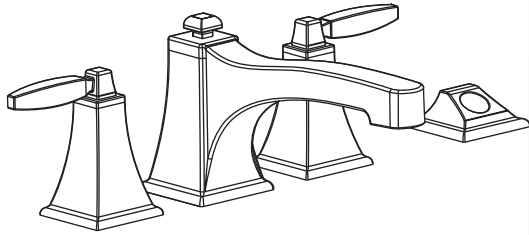

INRDxxIII Roman Tub Filler 4pc Roman Tub Filler (W/ build-in diverter)

#	Parts	Qty
01	Handle & Escutcheon	2
02	Escutcheon set screw	2
03	Escutcheon adaptor	2
04	Spacer Ring	2
05	Cartridge (hot & cold)	2
06	Rubber washer	2
07	Metal washer	2
08	Rubber washer	2
09	Valve boy	2
10	Spout	1
11	Spout set screw	1
12	Spout adaptor	1
13	Spout adaptor washer	1
14	Spout inner stem	1
15	Spacer Ring	1
16	Rubber washer	1
17	Metal washer	1
18	Lock nut	1
19	3/4" Shank (T-valve)	1
20	Aerator	1
21	Aerator lock key	1
22	Housing	1
23	Housing rubber washer	1
24	Housing metal washer	1
25	Housing lock nut	1
26	Hand shower hose	1
27	Hand shower	1
28	Hoses	2

Before Your Installation

- Read all instructions carefully.
- Assemble all tools.
- Turn off main water supply before removing old faucet and fixtures.
- Clean surface before installing new faucet.
- Insert a cloth or stopper into drain to prevent small parts from getting lost.
- HB recommends that when cleaning you HB faucet to only use soap and warm water. The use of any chemical substances will void finish warranty