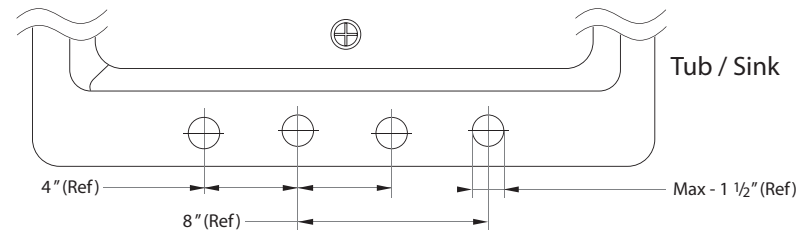

Tips for Successful Installations

- Use joint compound or Teflon® tape on all threaded connections to prevent leaks.
- Use a soft cloth to protect the faucet's finish when using a wrench, pliers or other tools that could scratch the faucet.
- Tighten all hose connections by hand. Do not over tighten.
- Before turning main water supply back on, open several faucets around the house to prevent pressure from building up. Remove aerator from faucet before turning on water. Flush drain for several minutes before replacing aerator. DO NOT use joint compound or Teflon® tape to reconnect aerator.
- If you experience problems with the installation consult a professional plumber.

Help Info? Please call Toll-FREE customer service line at 1-800-888-6604 for additional assistance service.

Requiere asistencia? Favor de llamar a nuestro servicio a clientes sin costo al 1-800-888-6604 para asistencia adicional o servicio.

11100 Dana Circle Cypress, CA 90630
Tel : 800-888-6604 | Fax : 888-455-5007
www.huntingtonbrass.com