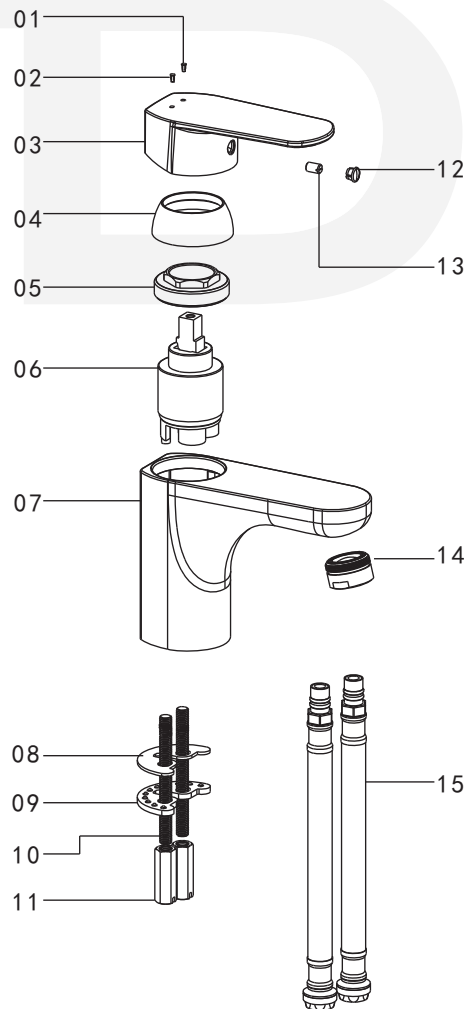

GT2510-xx - Single Control Lavatory Faucet

Description

- Single handle, single hole faucet
- One piece brass body
- Ceramic disc cartridge
- 2.2 GPM ASME compliant

Standards

- Complies with IAPMO UPC/cUPC
- California AB1953 compliant
- ADA Accessibility Guidelines for Buildings and Facilities - 4.27.4 Controls and Mechanisms

• GT2510-xx

Colors / Finishes

- 01 - Chrome
- 72 - PVD Satin Nickel

BREAK DOWN Component Parts List

NO.	Part No	Qty	
		T80131	T80132
01	CTCP0193-XD	1	1
02	CTCP0193-XR	1	1
03	CTHZ0248	1	1
04	CTCP0186	1	1
05	CTKB0057	1	1
06	ATBA0096	1	1
07	CTYN0038	1	1
08	CTWR0028	1	1
09	CTWT0059	1	1
10	CTST0013	2	2
11	CTNB0063	2	2
12	CTCP0072	1	1
13	CTST0025	1	1
14	ATBX0032	1	1
15	ATBP0001	2	2

Item Number	Type	Date
GT2510-xx	Single Control	4/29/2011