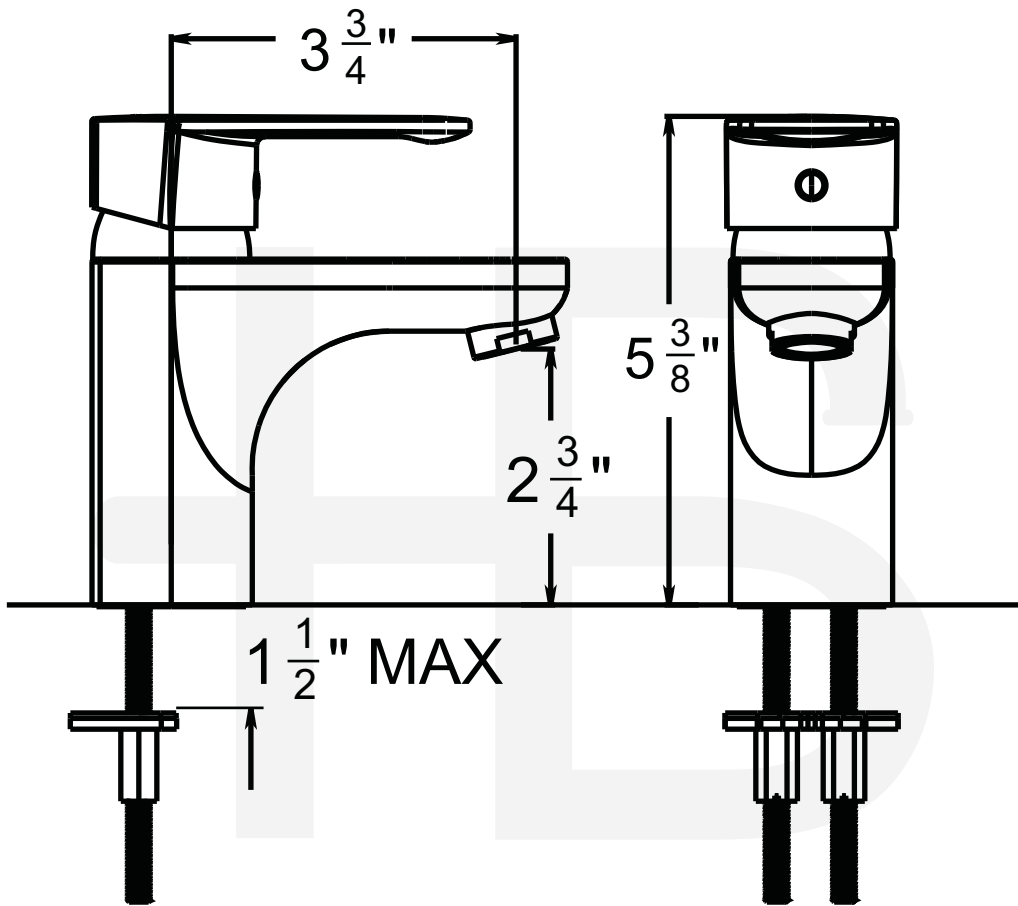

GT2510-xx - Single Control Lavatory Faucet

Description

- Single handle, single hole faucet
- One piece brass body
- Ceramic disc cartridge
- 2.2 GPM ASME compliant

Standards

- Complies with IAPMO UPC/cUPC
- California AB1953 compliant
- ADA Accessibility Guidelines for Buildings and Facilities - 4.27.4 Controls and Mechanisms

• GT2510-xx

Colors / Finishes

- 01 - Chrome
- 72 - PVD Satin Nickel

BREAK DOWN Component Parts List

NO.	Part No	Qty	
		T80131	T80132
01	CTCP0193-XD	1	1
02	CTCP0193-XR	1	1
03	CTHZ0248	1	1
04	CTCP0186	1	1
05	CTKB0057	1	1
06	ATBA0096	1	1
07	CTYN0038	1	1
08	CTWR0028	1	1
09	CTWT0059	1	1
10	CTST0013	2	2
11	CTNB0063	2	2
12	CTCP0072	1	1
13	CTST0025	1	1
14	ATBX0032	1	1
15	ATBP0001	2	2